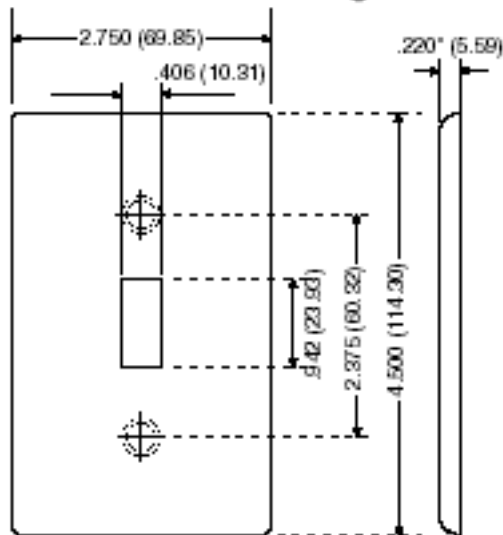

#### Product Features

**Type:** Standard Size

**Gang:** 1

**Material:** 302 Stainless Steel

**Color:** Brushed Stainless Steel

**Color:** Stainless Steel

**Mount:** Device

**Standards and Certifications:** UL/CSA

### Dimensional Diagram