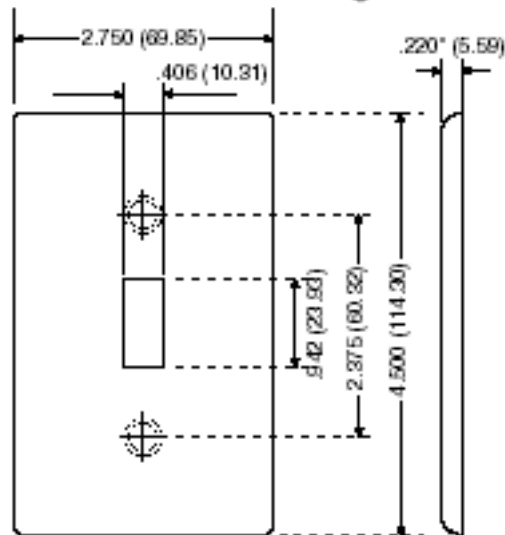

#### Product Features

**Type:** Standard Size

**Gang:** 5

**Material:** Thermoplastic Nylon

**Color:** White

**Mount:** Device

**Standards and Certifications:** UL/CSA

**Warranty:** 10-Year Limited

### Dimensional Diagram

5-GANG Width = 10.0" (254.0mm)