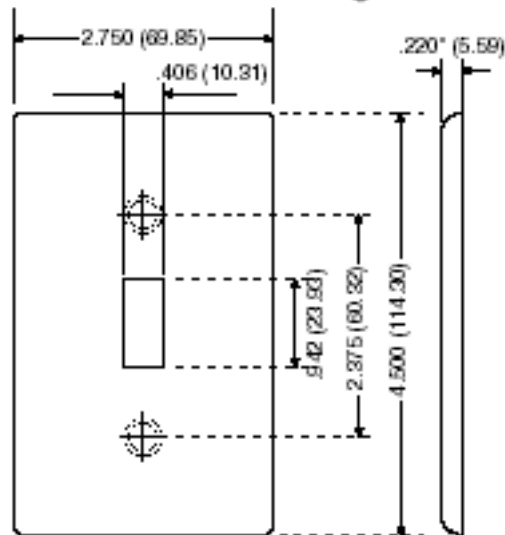

Item Description

4-Gang, 4-Toggles. Standard nylon wallplate. Light Almond

Technical Information

Product Features

Type: Standard Size

Gang: 4

Material: Thermoplastic Nylon

Color: White

Mount: Device

Standards and Certifications: UL/CSA

Warranty: 10-Year Limited

UPC Code: 07847727722

Country of Origin: China

Dimensional Diagram

4-GANG Width = 8.19" (208.0mm)

SPECIFICATION SUBMITTAL