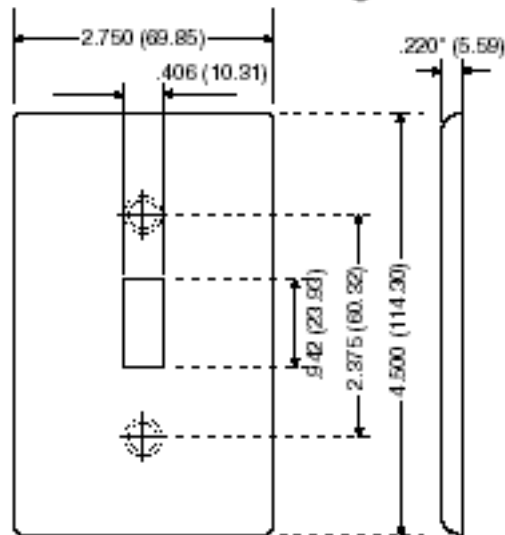

Item Description

3-Gang, 3-Toggles. Standard nylon wallplate. Light Almond

Technical Information

Product Features

Type: Standard Size

Gang: 3

Material: Thermoplastic Nylon

Color: Light Almond

Mount: Device

Standards and Certifications: UL/CSA

Warranty: 10-Year Limited

Color:

Light Almond

UPC Code: 0784772721

Country of Origin: Please Contact Customer Service

Dimensional Diagram

3-GANG Width = 6.38" (161.9mm)

SPECIFICATION SUBMITTAL

JOB NAME:	CATALOG NUMBERS:	
<input type="text"/>	<input type="text"/>	<input type="text"/>
JOB NUMBER:	<input type="text"/>	<input type="text"/>

Leviton Manufacturing Co., Inc.