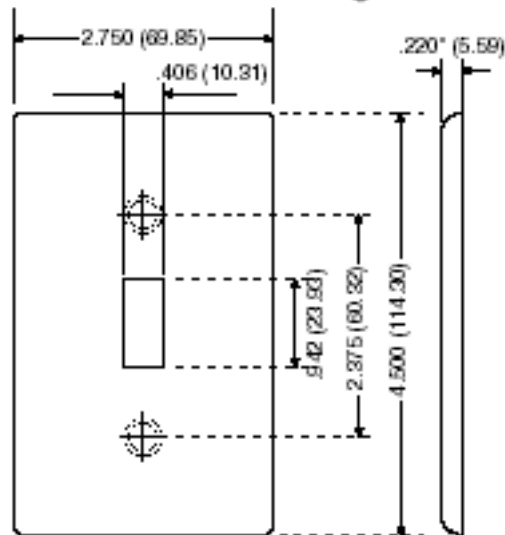

#### Product Features

**Type:** Standard Size

**Gang:** 3

**Material:** Thermoplastic Nylon

**Color:** Black

**Mount:** Device

**Standards and Certifications:** UL/CSA

**Warranty:** 10-Year Limited

## Dimensional Diagram

3-GANG Width = 6.38" (161.9mm)