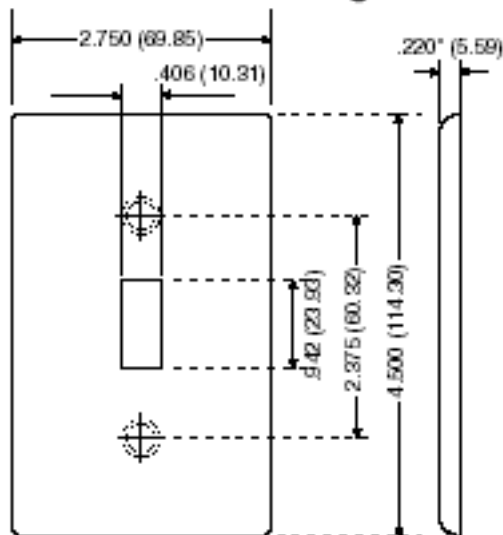

Dimensional Diagram