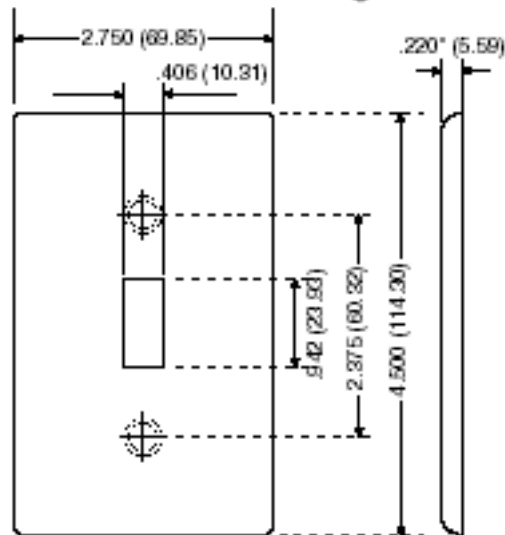

Item Description

4-Gang Standard Size Nylon Wallplate, 4-Decora. Light Almond

Technical Information

Product Features

Type: Standard Size

Gang: 4

Material: Thermoplastic Nylon

Color: Light Almond

Mount: Device

Standards and Certifications: UL/CSA

Warranty: 10-Year Limited

UPC Code: 07847727715

Country of Origin: China

Dimensional Diagram

4-GANG Width = 8.19" (208.0mm)

SPECIFICATION SUBMITTAL