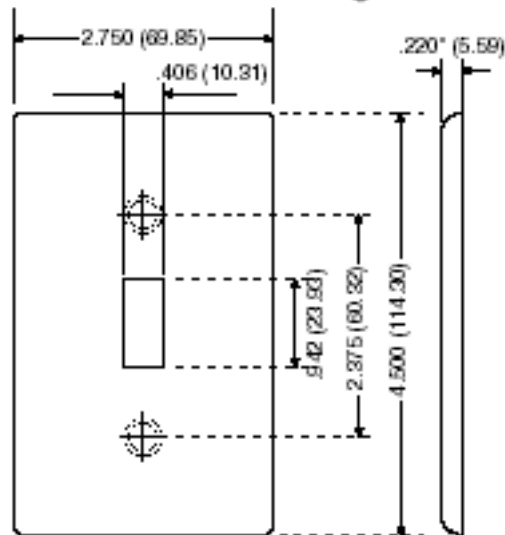

#### Product Features

**Type:** Standard Size

**Gang:** 3

**Material:** Thermoplastic Nylon

**Color:** Light Almond

**Mount:** Device

**Standards and Certifications:** UL/CSA

**Warranty:** 10-Year Limited

### Dimensional Diagram

3-GANG Width = 6.38" (161.9mm)