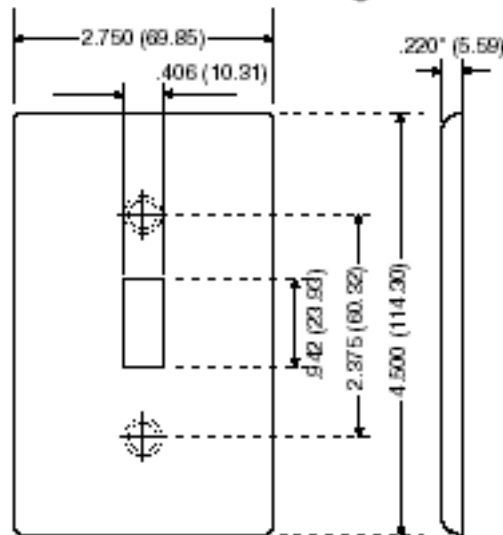

### Item Description

2-Gang Decora/GFCI Device Decora Wallplate, Standard Size, Thermoplastic Nylon, Device Mount, - Gray

### Dimensional Diagram

2-GANG Width = 4.56" (115.9mm)