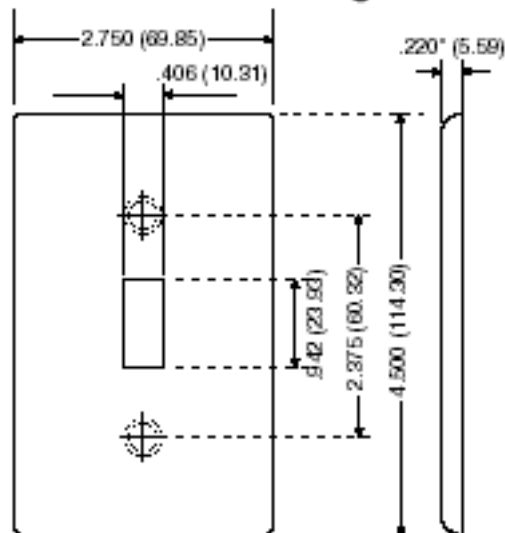

Color: White

80301-SW

Description

1-Gang Decora Plus Device Decora Wallplate, Screwless, Poly Carbonate, Snap-On Mount, Screwless Subplate - White

Product Features

Type: Screwless, Standard Size

Gang: 1

Material: Poly Carbonate

Color: White

Mount: Snap-On

Feature: Screwless Subplate

Standards and Certifications: UL/CSA

Warranty: 10-Year Limited

Features and Benefits

- Sleek, smooth contemporary architectural styling enhances fine decor
- Screwless, thermoplastic snap-on design for easy placement
- Decora-compatible two piece kit allows easy retrofit to any Decora installation
- Clear plates available for use with wallpaper to enhance decor
- UL Listed
- CSA Certified
- Meets NEMA Standards WD-1, WD-6
- Backed by a Limited 10-Year Warranty

Dimensional Diagram

SPECIFICATION SUBMITTAL

JOB NAME: <input type="text"/>	CATALOG NUMBERS: <input type="text"/>	
JOB NUMBER: <input type="text"/>	<input type="text"/>	<input type="text"/>

Leviton Manufacturing Co., Inc.