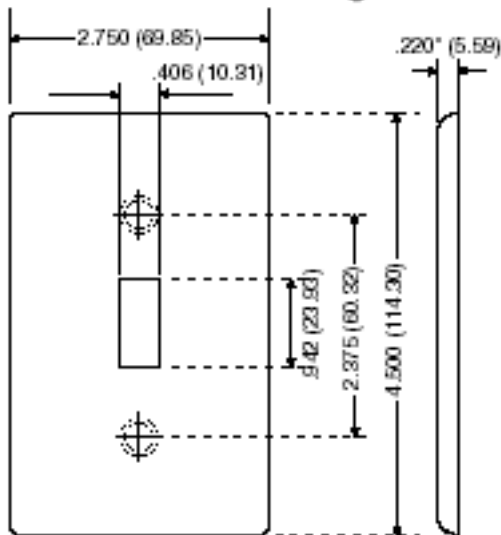

Item Description

1-Gang Decora Plus Device Decora Wallplate/Faceplate, Screwless, Poly Carbonate, Snap-On Mount, Screwless Subplate - Mahogany

Technical Information

Product Features

Type: Screwless, Standard Size

Gang: 1

Material: Poly Carbonate

Color: Mahogany

Mount: Snap-On

Feature: Screwless Subplate

Standards and Certifications: UL/CSA

Warranty: 10-Year Limited

Dimensional Diagram