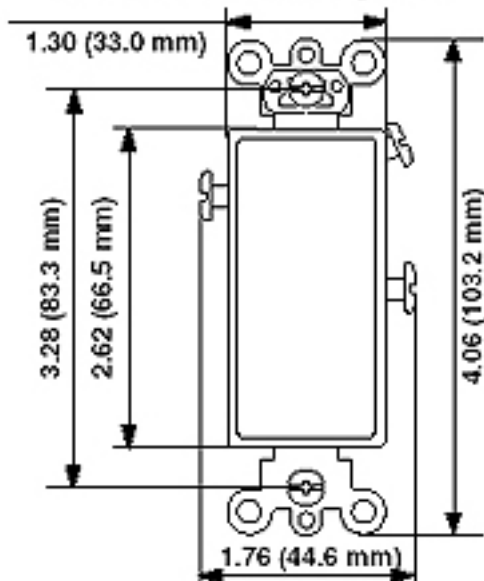

Color: White

5633-2W

Description

20 Amp, 120 Volt, Decora Plus Rocker Lighted Handle - Illuminated OFF 3-Way AC Quiet Switch, Commercial Grade, Self Grounding, Back & Side Wired, - White

Product Features

Grounding: Self Grounding

Feature: Lighted Handle - Illuminated OFF

Amperage: 20 Amp

Voltage: 120 Volt

HP Rating: 1HP-120V

Max. Amperage: 16 Amp

Termination: Back & Side

Actuator Material: Thermoplastic

Body Material: Thermoplastic

Strap Material: Steel

Color: White

Standards and Certifications: UL/CSA

Warranty: 10 Year Limited

Dimensional Diagram

Wiring Diagram 3-Way Lighted

SPECIFICATION SUBMITTAL

JOB NAME: <input style="width: 90%;" type="text"/>	CATALOG NUMBERS: <input style="width: 95%;" type="text"/>
JOB NUMBER: <input style="width: 80%;" type="text"/>	<input style="width: 95%;" type="text"/>