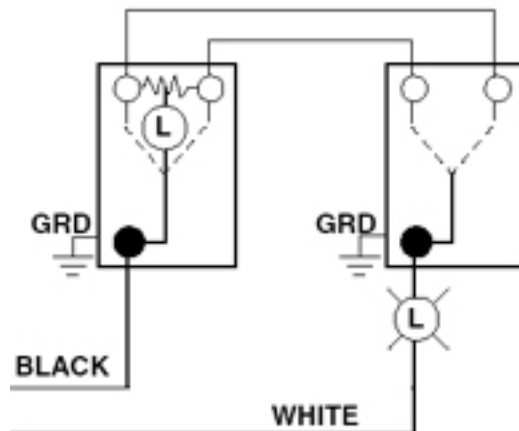

Color: White

5633-2W

Description

20 Amp, 120 Volt, Decora Plus Rocker Lighted Handle - Illuminated OFF 3-Way AC Quiet Switch, Commercial Grade, Self Grounding, Back & Side Wired, - White

Product Features

Grounding: Self Grounding

Feature: Lighted Handle - Illuminated OFF

Amperage: 20 Amp

Voltage: 120 Volt

HP Rating: 1HP-120V

Max. Amperage: 16 Amp

Termination: Back & Side

Actuator Material: Thermoplastic

Body Material: Thermoplastic

Strap Material: Steel

Color: White

Standards and Certifications: UL/CSA

Warranty: 10 Year Limited

Dimensional Diagram

Wiring Diagram 3-Way Lighted

SPECIFICATION SUBMITTAL

JOB NAME: <input style="width: 90%;" type="text"/>	CATALOG NUMBERS: <input style="width: 95%;" type="text"/>
JOB NUMBER: <input style="width: 80%;" type="text"/>	<input style="width: 95%;" type="text"/>