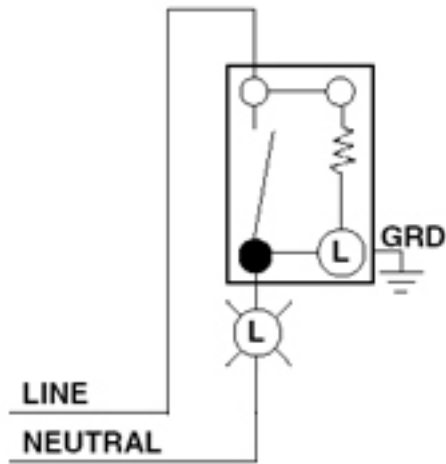

Color: White

5631-2W

Description

20 Amp, 120 Volt, Decora Plus Rocker Lighted Handle - Illuminated OFF Single-Pole AC Quiet Switch, Commercial Grade, Self Grounding, Back & Side Wired, - White

Product Features

Grounding: Self Grounding

Feature: Lighted Handle - Illuminated OFF

Amperage: 20 Amp

Voltage: 120 Volt

HP Rating: 1HP-120V

Max. Amperage: 16 Amp

Termination: Back & Side

Actuator Material: Thermoplastic

Body Material: Thermoplastic

Strap Material: Steel

Color: White

Standards and Certifications: UL/CSA

Warranty: 10 Year Limited

Dimensional Diagram

Wiring Diagram Single-Pole Lighted

SPECIFICATION SUBMITTAL