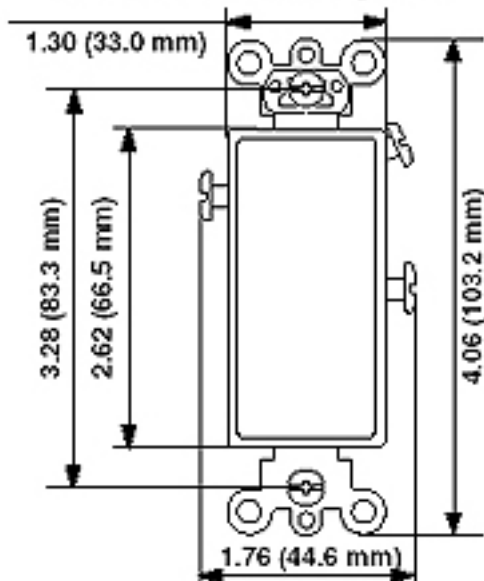

Color: White

5631-2W

Description

20 Amp, 120 Volt, Decora Plus Rocker Lighted Handle - Illuminated OFF Single-Pole AC Quiet Switch, Commercial Grade, Self Grounding, Back & Side Wired, - White

Product Features

Grounding: Self Grounding

Feature: Lighted Handle - Illuminated OFF

Amperage: 20 Amp

Voltage: 120 Volt

HP Rating: 1HP-120V

Max. Amperage: 16 Amp

Termination: Back & Side

Actuator Material: Thermoplastic

Body Material: Thermoplastic

Strap Material: Steel

Color: White

Standards and Certifications: UL/CSA

Warranty: 10 Year Limited

Dimensional Diagram

Wiring Diagram Single-Pole Lighted

SPECIFICATION SUBMITTAL