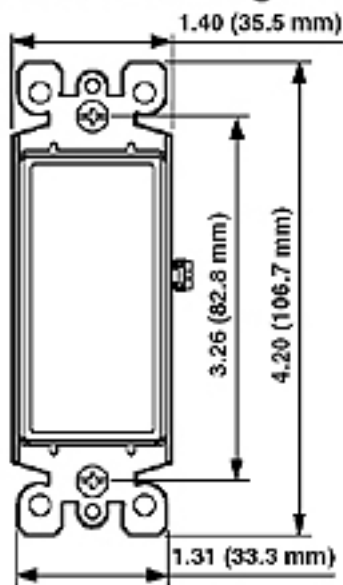

Color: Ivory

5603-2I

Description

15 Amp, 120/277 Volt, Decora Rocker 3-Way AC Quiet Switch, Residential Grade, Grounding, Quickwire Push-In & Side Wired, - Ivory

Product Features

- Grounding: Grounding
- Amperage: 15 Amp
- Voltage: 120/277 Volt
- HP Rating: 1/2HP-120V 2HP-240V-277V
- Max. Amperage: 12 Amp
- Termination: Quickwire Push-In & Side
- Actuator Material: Thermoplastic
- Body Material: Thermoplastic
- Strap Material: Steel
- Color: Ivory
- Standards and Certifications: UL/CSA
- Warranty: 2 Year Limited

Dimensional Diagram

Wiring Diagram

3-Way to 3-Way

SPECIFICATION SUBMITTAL

JOB NAME:	CATALOG NUMBERS:	
<input type="text"/>	<input type="text"/>	<input type="text"/>
JOB NUMBER:	<input type="text"/>	<input type="text"/>