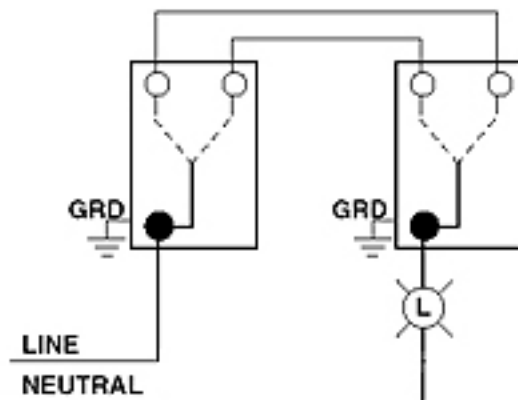

Color: Ivory

5603-2I

Description

15 Amp, 120/277 Volt, Decora Rocker 3-Way AC Quiet Switch, Residential Grade, Grounding, Quickwire Push-In & Side Wired, - Ivory

Product Features

- Grounding: Grounding
- Amperage: 15 Amp
- Voltage: 120/277 Volt
- HP Rating: 1/2HP-120V 2HP-240V-277V
- Max. Amperage: 12 Amp
- Termination: Quickwire Push-In & Side
- Actuator Material: Thermoplastic
- Body Material: Thermoplastic
- Strap Material: Steel
- Color: Ivory
- Standards and Certifications: UL/CSA
- Warranty: 2 Year Limited

Dimensional Diagram

Wiring Diagram

3-Way to 3-Way

SPECIFICATION SUBMITTAL

JOB NAME:	CATALOG NUMBERS:	
<input type="text"/>	<input type="text"/>	<input type="text"/>
JOB NUMBER:	<input type="text"/>	<input type="text"/>