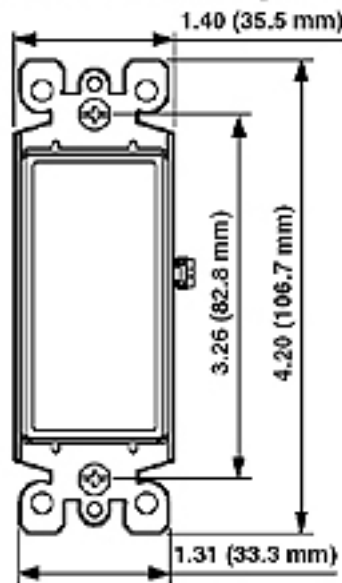

5601-2T

Description

NO IMAGE FOUND

15 Amp-120/277 Volt AC. Single-Pole, quickwire push-in and side wired decora rocker switch. Light Almond

Product Features

Color: Light Almond

Grounding: Grounding

Amperage: 15 Amp

Voltage: 120/277 Volt

HP Rating: 1/2HP-120V 2HP-240V-277V

Max. Amperage: 12 Amp

Termination: Quickwire Push-In & Side

Actuator Material: Thermoplastic

Body Material: Thermoplastic

Strap Material: Steel

Color: Light Almond

Standards and Certifications: UL/CSA

Warranty: 2 Year Limited

Dimensional Diagram

Wiring Diagram Single Pole

SPECIFICATION SUBMITTAL

JOB NAME: <input type="text"/>	CATALOG NUMBERS: <input type="text"/>	<input type="text"/>
JOB NUMBER: <input type="text"/>	<input type="text"/>	<input type="text"/>