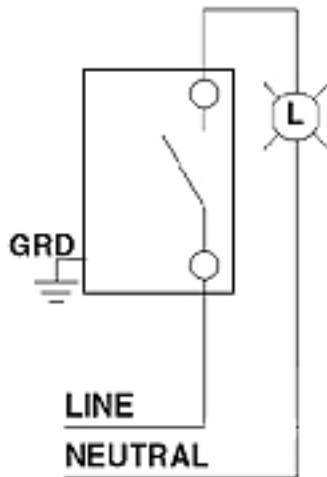

5601-2T

Description

NO IMAGE FOUND

15 Amp-120/277 Volt AC. Single-Pole, quickwire push-in and side wired decora rocker switch. Light Almond

Product Features

Color: Light Almond

Grounding: Grounding

Amperage: 15 Amp

Voltage: 120/277 Volt

HP Rating: 1/2HP-120V 2HP-240V-277V

Max. Amperage: 12 Amp

Termination: Quickwire Push-In & Side

Actuator Material: Thermoplastic

Body Material: Thermoplastic

Strap Material: Steel

Color: Light Almond

Standards and Certifications: UL/CSA

Warranty: 2 Year Limited

Dimensional Diagram

Wiring Diagram Single Pole

SPECIFICATION SUBMITTAL

JOB NAME: <input type="text"/>	CATALOG NUMBERS: <input type="text"/>	<input type="text"/>
JOB NUMBER: <input type="text"/>	<input type="text"/>	<input type="text"/>