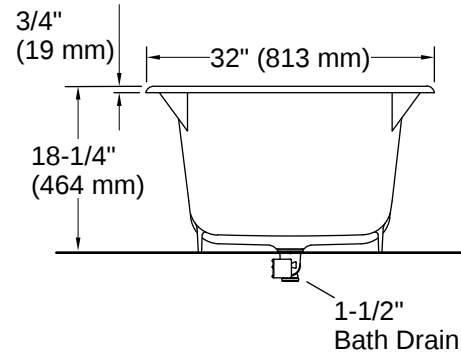

Drain Location:	Reversible
Drain Hole Diameter:	2-1/4" (57 mm)
Minimum Flat for Door:	3" (77 mm)
Basin Area, Bottom:	40-1/2" x 20" (1029 mm x 508 mm)
Basin Area, Top:	52-3/4" x 24" (1340 mm x 610 mm)
Water Depth:	13-5/8" (346 mm)
Water Capacity:	60 gal (227.1 L)
Minimum Floor Load:	58 lbs/ft ²
Weight:	250 lbs (113.4 kg)
Cutout:	Drop-in, 58-1/2" x 30-1/2" (1486 mm x 775 mm)

Material

- KOHLER® enameled cast iron

Recommended Products/Accessories

- K-586 Undermount kit for select 60" Tea-for-Two bath and whirlpool bath models
- K-1179 Tiling-in bead, 180" length
- K-1491 Bath/whirlpool pillow, removable
- K-1601 Bath/whirlpool footstep, removable
- K-23726 Drain treatment
- K-1172 Adjustable feet for use on Vintage®, Maestro™ and Tea-for-Two® 5' baths
- K-702200-G54 Sliding bath door, 58-5/16" H x 56-5/8 - 59-5/8" W, with 1/4" thick Falling Lines glass
- K-702205-L Sliding bath door, 58-5/16" H x 56-5/8 - 59-5/8" W, with 3/8" thick Crystal Clear glass
- K-23725 Cast iron cleaner
- K-706000-L 62" H sliding bath door with 1/4"-thick glass
- K-706004-L Sliding bath door, 62" H x 56-5/8 - 59-5/8" W, with 1/4" thick Crystal Clear glass

Warranty

See website for detailed warranty information.

KOHLER® Enameled Cast Iron Bath and Shower Base Lifetime Limited Warranty

No change in measurements if connected with drain illustrated. (K-23856-NA)

Installation

- Drop-in, undermount, or alcove
- Requires cable pop-up bath drain and bath drain trim (sold separately)

Installation Notes

Install this product according to the installation instructions.

Measure your actual product for rough-in details.