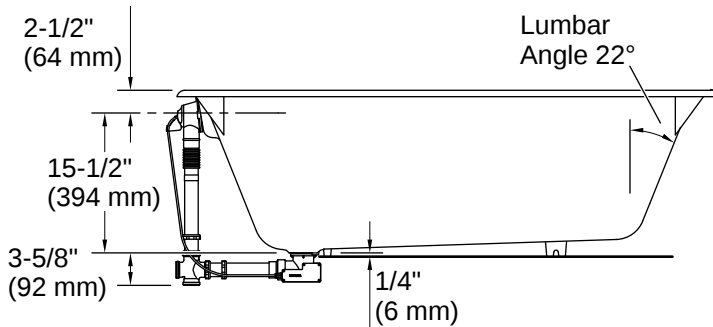

Drain Location:	Reversible
Drain Hole Diameter:	2-1/4" (57 mm)
Minimum Flat for Door:	3" (77 mm)
Basin Area, Bottom:	40-1/2" x 20" (1029 mm x 508 mm)
Basin Area, Top:	52-3/4" x 24" (1340 mm x 610 mm)
Water Depth:	13-5/8" (346 mm)
Water Capacity:	60 gal (227.1 L)
Minimum Floor Load:	58 lbs/ft ²
Weight:	250 lbs (113.4 kg)
Cutout:	Drop-in, 58-1/2" x 30-1/2" (1486 mm x 775 mm)

Installation

- Drop-in, undermount, or alcove
- Requires cable pop-up bath drain and bath drain trim (sold separately)

Installation Notes

Install this product according to the installation instructions.

Measure your actual product for rough-in details.