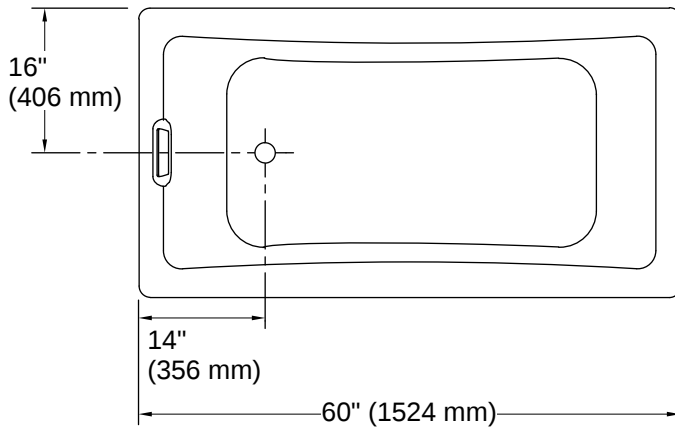

No change in measurements if connected with drain illustrated. (K-23856-NA)