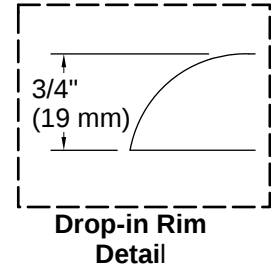

Installation

- Drop-in, undermount, or alcove
- Requires cable pop-up bath drain and bath drain trim (sold separately)

Installation Notes

Install this product according to the installation instructions.

Measure your actual product for rough-in details.

The hot water supply should be 70% of the capacity of the bath or greater. Installations will vary.

Kit is required for under-mount installations (sold separately).

ADA compliant when installed to the specific requirements of these regulations.