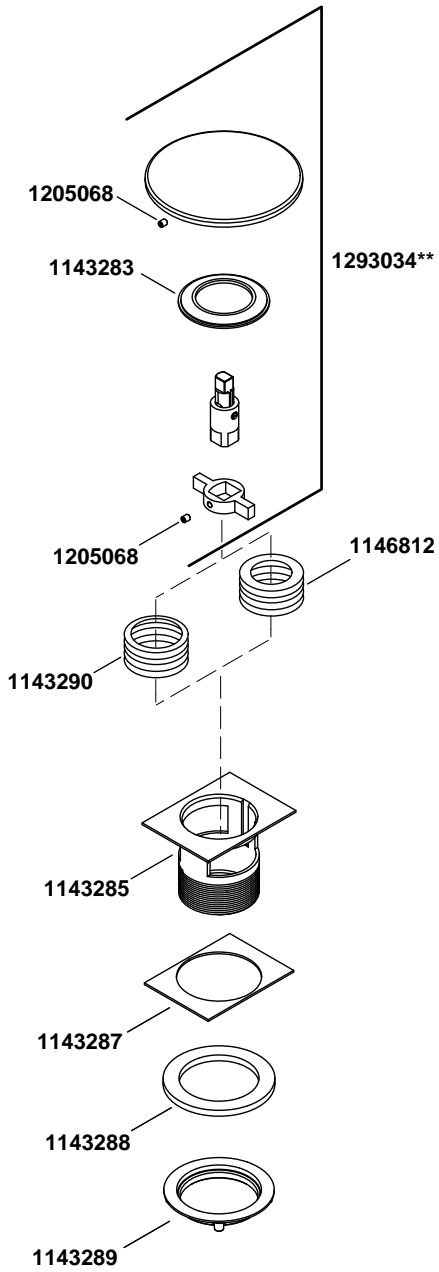

Drain Cover Diameter: [5" (127 mm)]

Drain Cover Diameter: [2-13/16" (71 mm)]