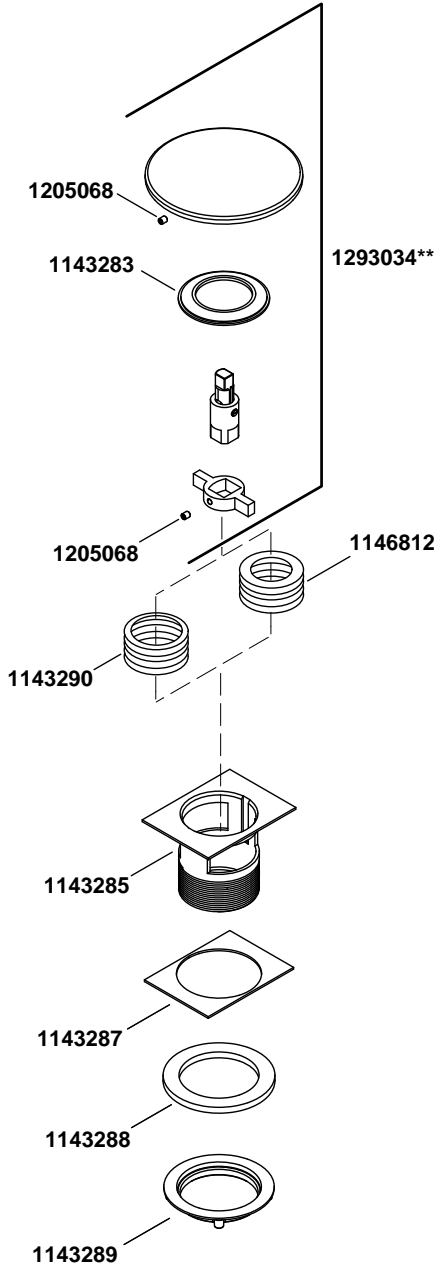

Drain Cover Diameter: [5" (127 mm)]

Drain Cover Diameter: [2-13/16" (71 mm)]