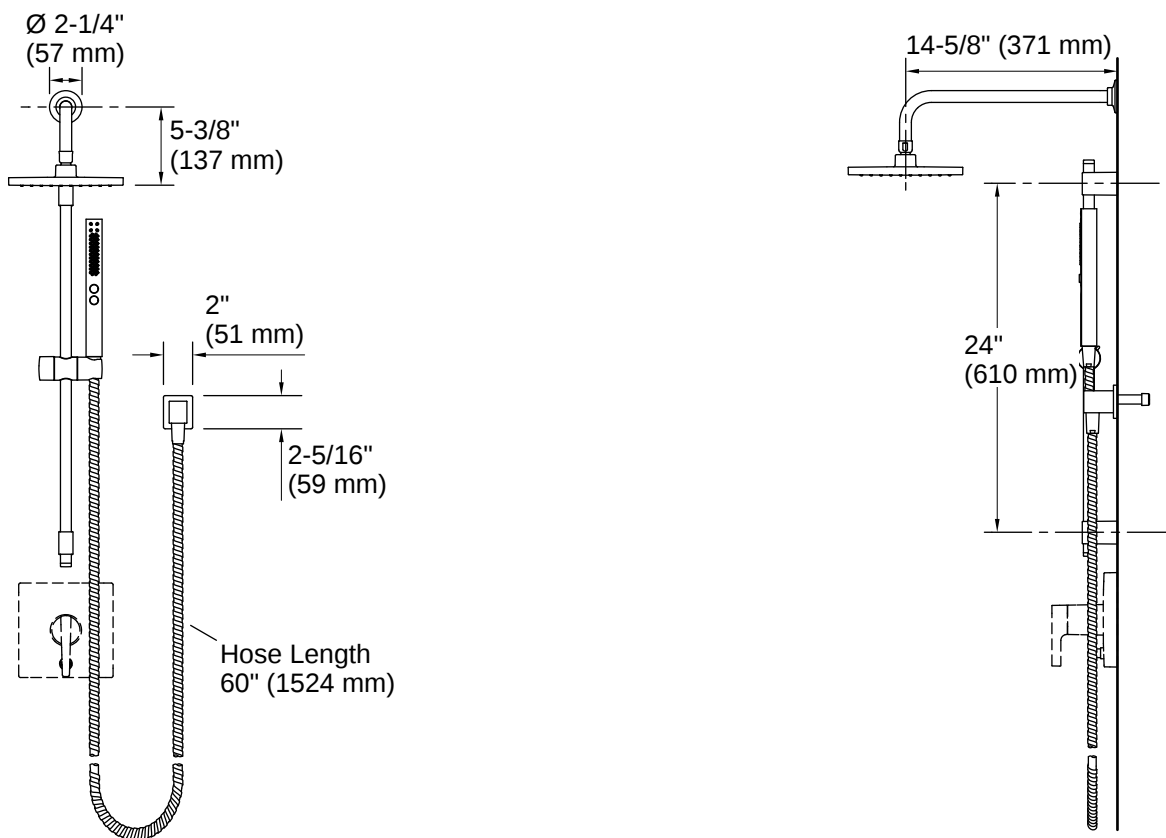

Installation

- Wall-mount

Installation Notes

Install this product according to the installation instructions.