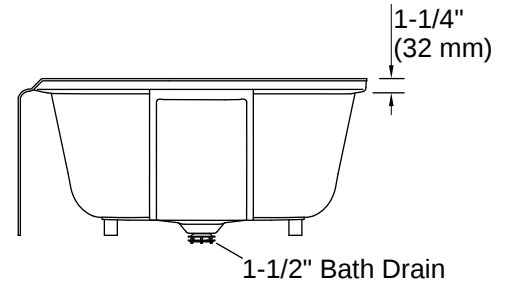

Avec® | K-25833-RA

60" x 42" alcove bath, right drain

Features

- Slotted overflow allows for deep soaking
- 13-1/4" (337 mm) deep-soaking depth provides a relaxing bathing experience
- Integral lumbar support and neck rest offer extra comfort while bathing
- Low step-over height allows easy entry and exit
- Integral overflow reduces installation time
- Integral apron creates a clean, finished look
- Textured bottom surface

Technical Information

All product dimensions are nominal.

Drain Location:	Right
Drain Hole Diameter:	2-1/4" (57 mm)
Minimum Flat for Door:	2-15/16" (75 mm)
Basin Area, Bottom:	43-1/2" x 30-13/16" (1105 mm x 783 mm)
Basin Area, Top:	55-15/16" x 35-1/2" (1421 mm x 901 mm)
Water Depth:	13-1/4" (337 mm)
Water Capacity:	80.3 gal (304 L)
Minimum Floor Load:	46 lbs/ft ²
Weight:	135.72 lbs (61.6 kg)

Drop-in Rim Detail

Installation

- Alcove
- Right drain

Installation Notes

Install this product according to the installation instructions.

Measure your actual product for rough-in details.

The hot water supply should be 70% of the capacity of the bath or greater. Installations will vary.