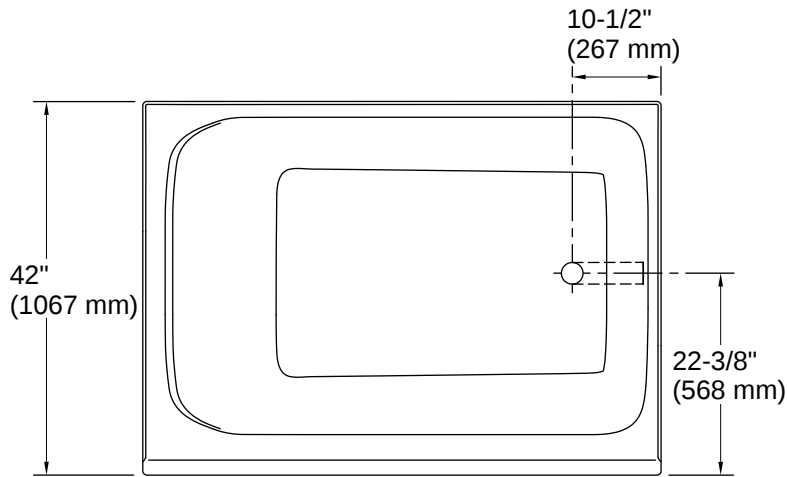

No change in measurements if connected with drain illustrated. (1475082)