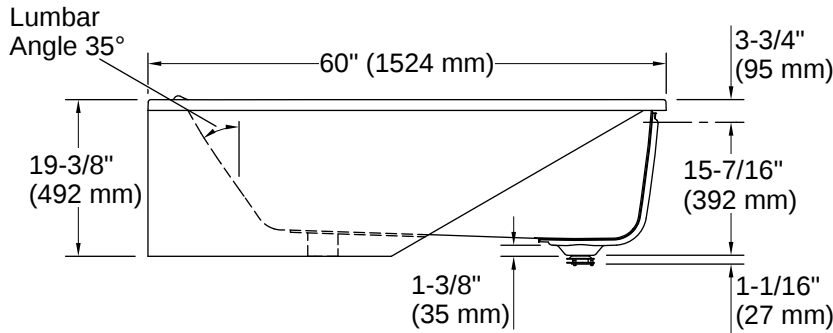

Technical Information

All product dimensions are nominal.

Drain Location:	Right
Drain Hole Diameter:	2-1/4" (57 mm)
Minimum Flat for Door:	2-15/16" (75 mm)
Basin Area, Bottom:	43-1/2" x 30-13/16" (1105 mm x 783 mm)
Basin Area, Top:	55-15/16" x 35-1/2" (1421 mm x 901 mm)
Water Depth:	13-1/4" (337 mm)
Water Capacity:	80.3 gal (304 L)
Minimum Floor Load:	46 lbs/ft ²
Weight:	135.72 lbs (61.6 kg)

Drop-in Rim Detail

Installation

- Alcove
- Right drain

Installation Notes

Install this product according to the installation instructions.

Measure your actual product for rough-in details.

The hot water supply should be 70% of the capacity of the bath or greater. Installations will vary.