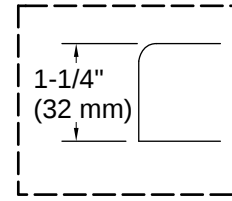

Technical Information

All product dimensions are nominal.

Drain Location:	Right
Drain Hole Diameter:	2-1/4" (57 mm)
Minimum Flat for Door:	2-15/16" (75 mm)
Basin Area, Bottom:	43-1/2" x 30-13/16" (1105 mm x 783 mm)
Basin Area, Top:	55-15/16" x 35-1/2" (1421 mm x 901 mm)
Water Depth:	13-1/4" (337 mm)
Water Capacity:	80.3 gal (304 L)
Minimum Floor Load:	46 lbs/ft ²
Weight:	135.72 lbs (61.6 kg)

Drop-in Rim Detail

Installation

- Alcove
- Right drain

Installation Notes

Install this product according to the installation instructions.

Measure your actual product for rough-in details.

The hot water supply should be 70% of the capacity of the bath or greater. Installations will vary.