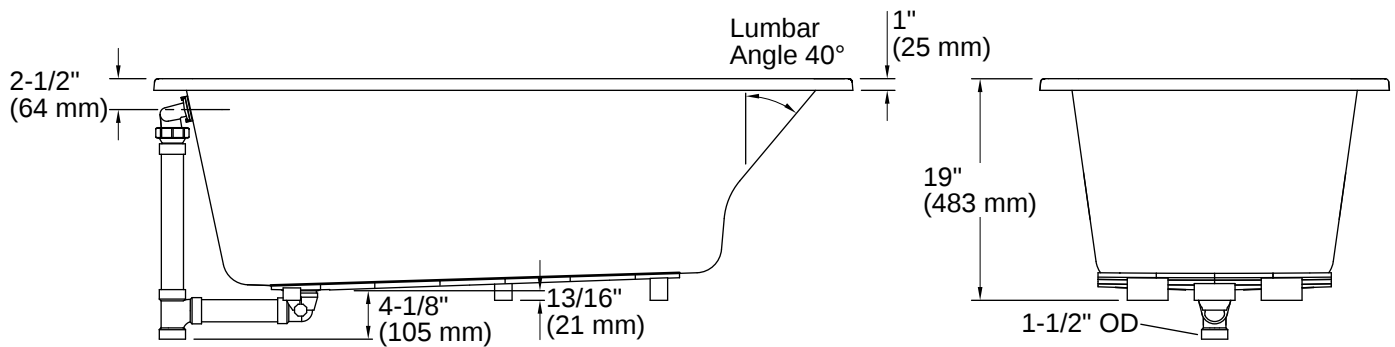

Installation

- Requires Clearflo slotted overflow bath drain (sold separately)
- Drop-in or undermount

Installation Notes

Install this product according to the installation instructions.

Measure your actual product for rough-in details.

The hot water supply should be 70% of the capacity of the bath or greater. Installations will vary.

Kit is required for under-mount installations (sold separately).

ADA compliant when installed to the specific requirements of these regulations.