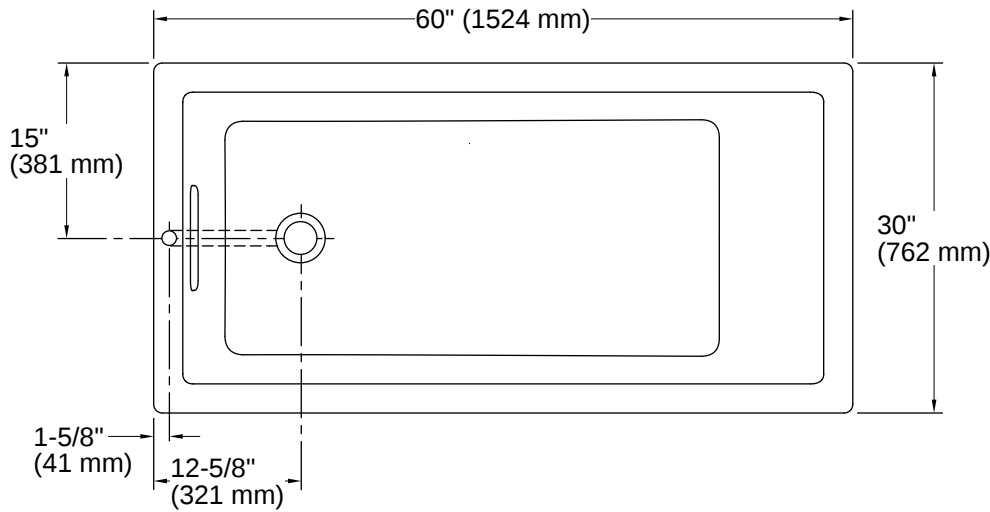

No change in measurement if connected with drain illustrated. (K-7272)