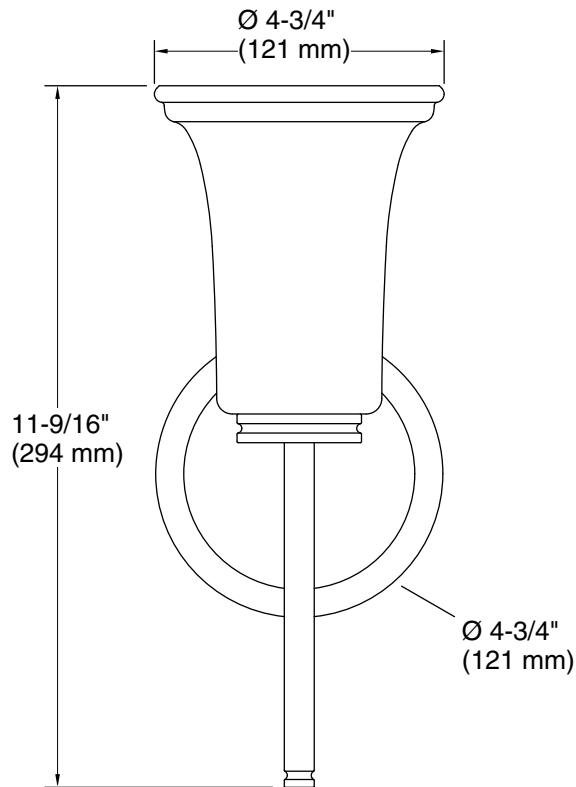

### Features

- Frosted glass shade perfectly diffuses the light, reducing glare in the bathroom
- Coordinates with other products in the Bellera collection
- Suitable for damp locations, per UL 1598
- Requires bulb with medium (E26) base; type A19 bulb recommended (sold separately)
- Fixture is dimmable when paired with dimmer switch and compatible bulbs

### Available Colors/Finishes

*Color tiles intended for reference only.*

Color	Code	Description
	BNL	Brushed Nickel
	CPL	Polished Chrome

1-800-4KOHLER (1-800-456-4537)

Kohler Co. reserves the right to make revisions without notice to product specifications.

## Technical Information

All product dimensions are nominal.

Material: Steel, Glass, Ceramic

Lighting Type: Socket-based

Number of Shades: 1

Shade Type: Frosted Glass

Hanging Type: Non-hanging