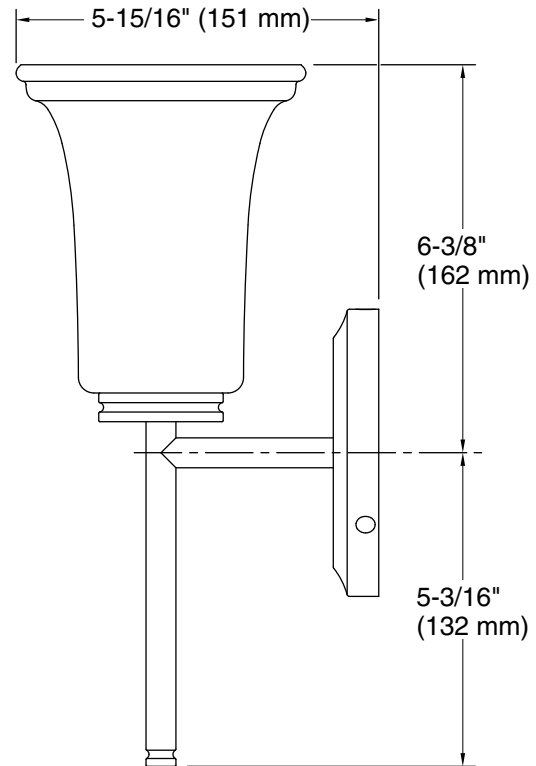

## Technical Information

All product dimensions are nominal.

Material: Steel, Glass, Ceramic

Lighting Type: Socket-based

Number of Shades: 1

Shade Type: Frosted Glass

Hanging Type: Non-hanging