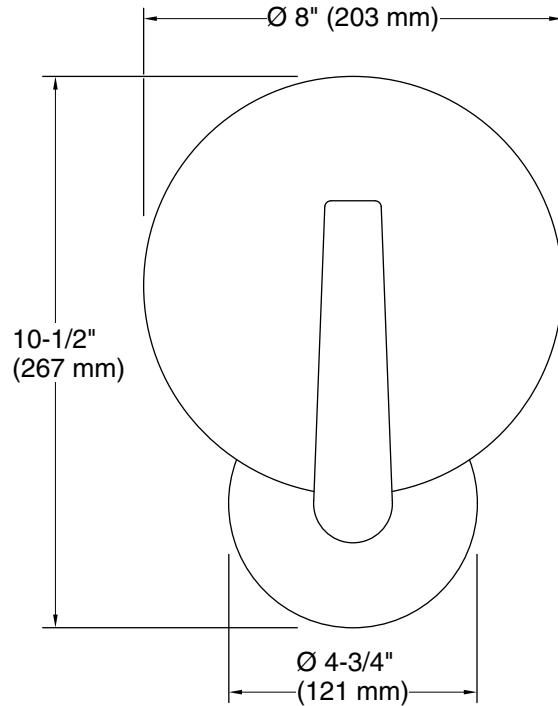

Required Electrical Service

One circuit required.

120 V, 0.5 A, 60 Hz

Technical Information

All product dimensions are nominal.

Material: Glass, Aluminum, Steel, Brass

Number of Lights: 1

Lighting Type: Socket-based

Socket Type: E-26 Medium

Number of Shades: 1

Shade Type: Etched Glass

Hanging Type: Non-hanging

Notes

Install this product according to the installation instructions.