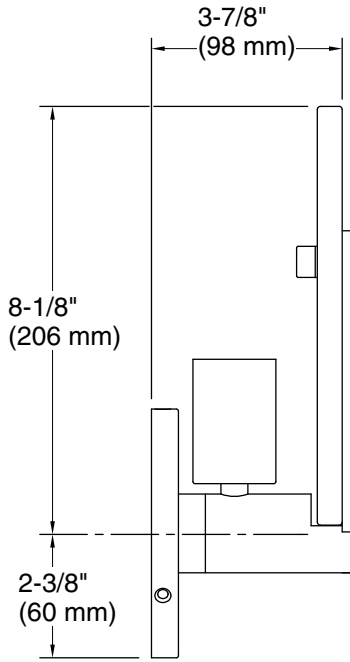

Required Electrical Service

One circuit required.

120 V, 0.5 A, 60 Hz

Technical Information

All product dimensions are nominal.

Material: Glass, Aluminum, Steel, Brass

Number of Lights: 1

Lighting Type: Socket-based

Socket Type: E-26 Medium

Number of Shades: 1

Shade Type: Etched Glass

Hanging Type: Non-hanging

Notes

Install this product according to the installation instructions.