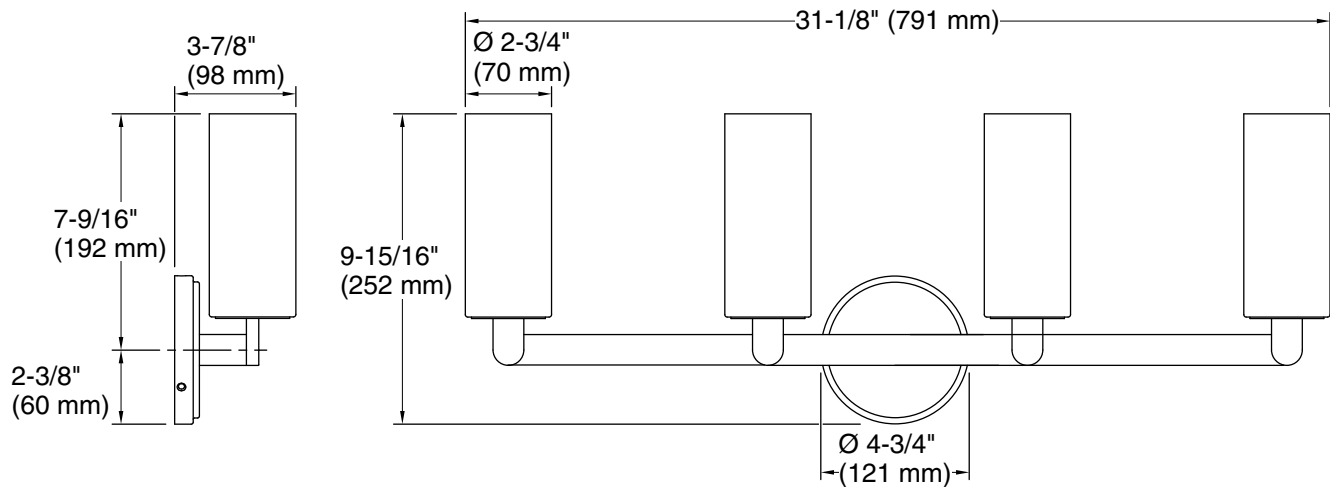

Features

- Rounded glass shades join pristinely with decorative mounts, creating an elegant simplicity
- Sconces can be positioned up or down, depending on room setting
- Candelabra base (E12) socket, works best with B11 or T8 bulb (sold separately)
- Suitable for damp locations, per UL 1598
- Includes installation hardware
- Coordinates with other products in the Crue collection
- Fixture is dimmable when paired with dimmer switch and compatible bulbs

Required Electrical Service

One circuit required.

120 V, 1.33 A, 60 Hz

Technical Information

All product dimensions are nominal.

Material: Steel, Glass, Aluminum

Number of Lights: 4

Lighting Type: Socket-based

Socket Type: E-12 Candelabra

Number of Shades: 4

Shade Type: Frosted Glass

Hanging Type: Non-hanging

Notes

Install this product according to the installation instructions.