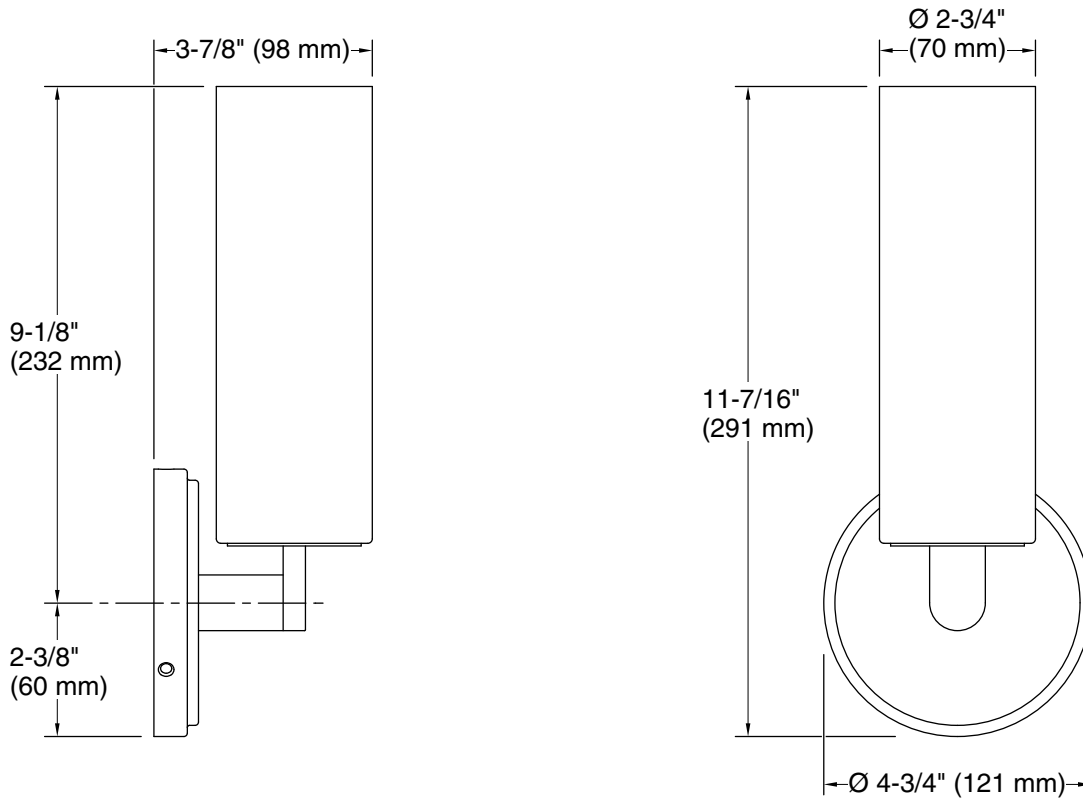

Features

- Rounded glass shade joins pristinely with its decorative mount, creating an elegant simplicity
- Sconce can be positioned up or down, depending on room setting
- Candelabra base (E12) socket, works best with B11 or T8 bulb (sold separately)
- Suitable for damp locations, per UL 1598
- Coordinates with other products in the Crue collection
- Fixture is dimmable when paired with dimmer switch and compatible bulbs

Required Electrical Service

One circuit required.

120 V, 0.333 A, 60 Hz

Technical Information

All product dimensions are nominal.

Material: Steel, Glass, Aluminum

Number of Lights: 1

Lighting Type: Socket-based

Socket Type: E-12 Candelabra

Number of Shades: 1

Shade Type: Frosted Glass

Hanging Type: Non-hanging

Notes

Install this product according to the installation instructions.