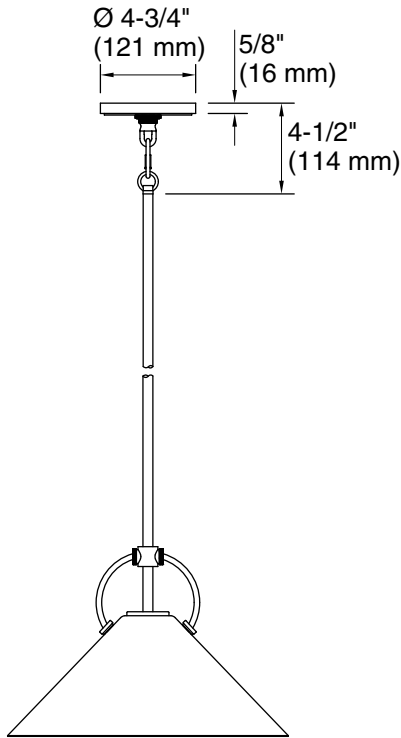

Required Electrical Service

One circuit required.

120 V, 0.833 A, 60 Hz

Technical Information

All product dimensions are nominal.

Material:	Steel, Glass, Brass, Aluminum
Number of Lights:	1
Lighting Type:	Socket-based
Socket Type:	E-26 Medium
Number of Shades:	1
Shade Type:	Frosted Glass
Hanging Type:	Downrod
Downrod Detail:	2 x 18" (457 mm), 1 x 12" (305 mm), 1 x 6" (152 mm), 1 x 3" (76 mm)
Height:	16-13/16" (427 mm) - 70-13/16" (1798 mm)

Notes

Install this product according to the installation instructions.