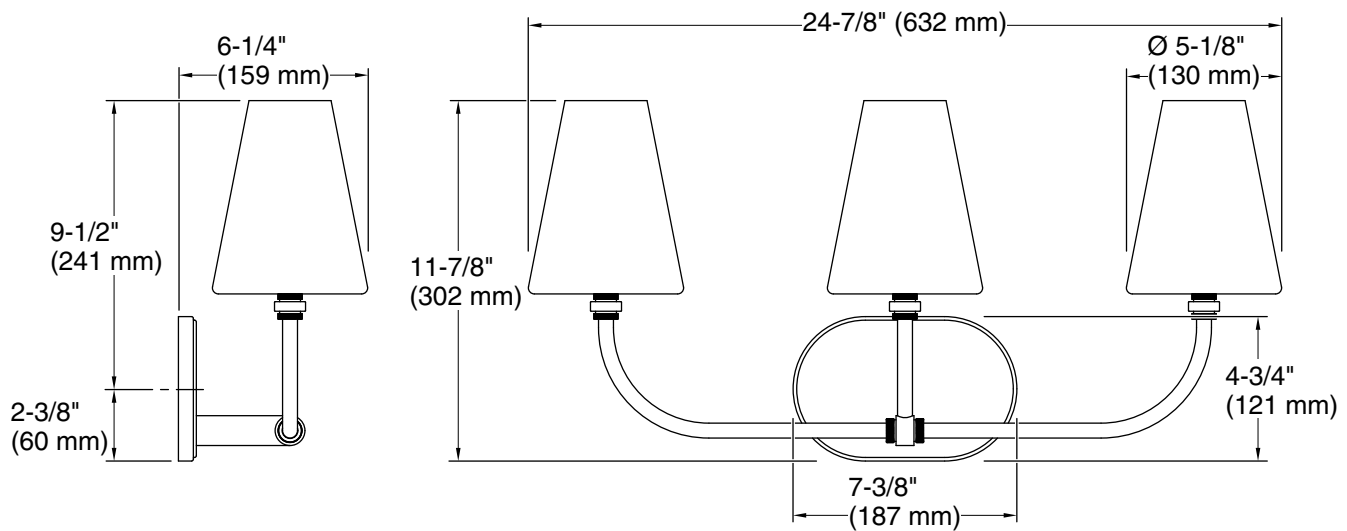

Required Electrical Service

One circuit required.

120 V, 1 A, 60 Hz

Technical Information

All product dimensions are nominal.

Material: Steel, Glass, Aluminum

Number of Lights: 3

Lighting Type: Socket-based

Socket Type: E-12 Candelabra

Number of Shades: 3

Shade Type: Frosted Glass

Hanging Type: Non-hanging

Notes

Install this product according to the installation instructions.