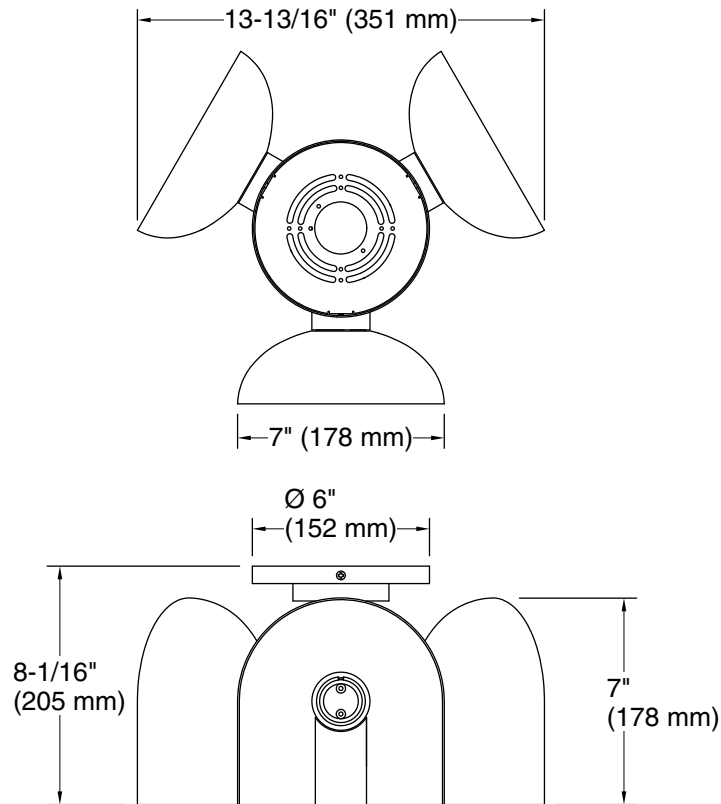

Required Electrical Service

One circuit required.

120 V, 1.5 A, 60 Hz

Notes

Install this product according to the installation instructions.

Technical Information

All product dimensions are nominal.

Material: Aluminum, Steel

Number of Lights: 3

Lighting Type: Socket-based

Socket Type: E-26 Medium

Number of Shades: 3

Shade Type: Metal

Hanging Type: Non-hanging