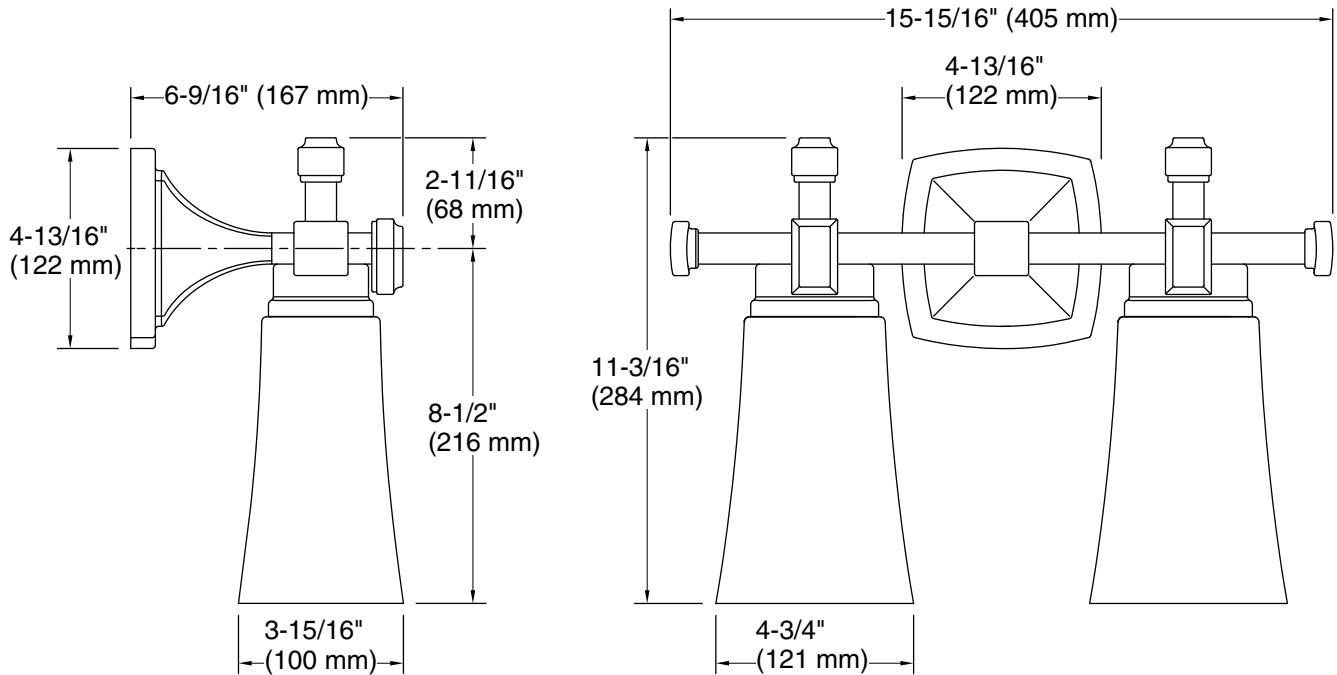

Required Electrical Service

One circuit required.

120 V, 1 A, 60 Hz

Technical Information

All product dimensions are nominal.

Material: Steel, Glass, Aluminum, Zinc

Number of Lights: 2

Lighting Type: Socket-based

Socket Type: E-26 Medium

Number of Shades: 2

Shade Type: Glass - clear

Hanging Type: Non-hanging