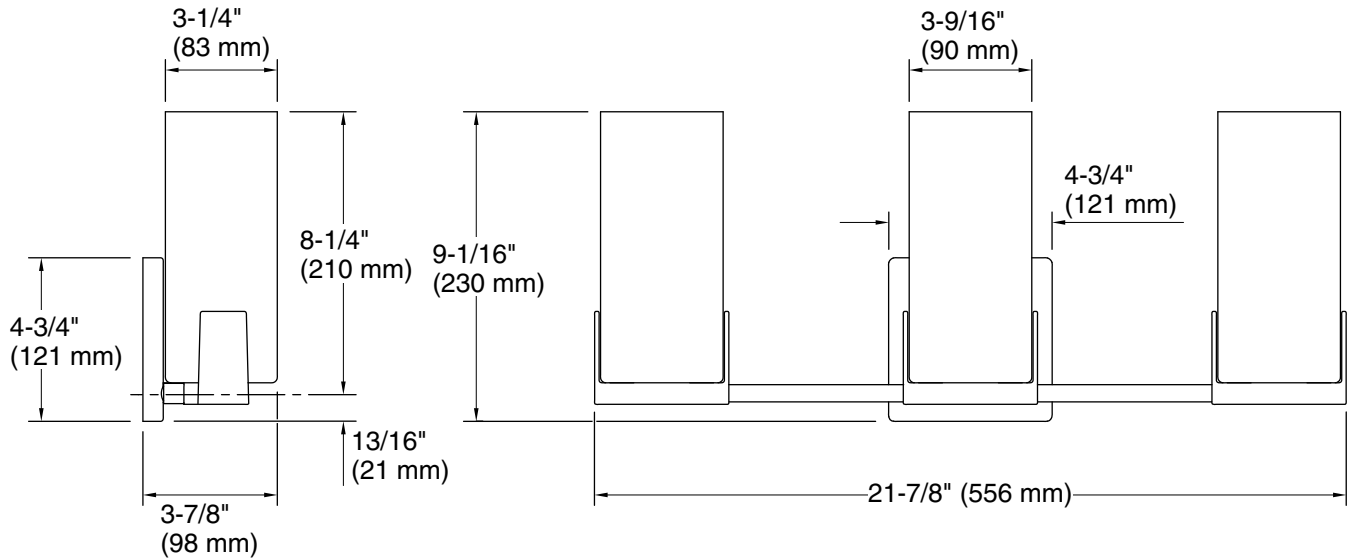

Features

- Frosted glass shades perfectly diffuse the light, reducing glare in the bathroom
- Requires bulbs with medium (E26) base; type T10, T14, B10, or B11 bulbs recommended (sold separately)
- Suitable for damp locations, per UL 1598
- Coordinates with other products in the Honesty collection
- Fixture is dimmable when paired with dimmer switch and compatible bulbs

Required Electrical Service

One circuit required.

120 V, 1.5 A, 60 Hz

Notes

Install this product according to the installation instructions.

Technical Information

All product dimensions are nominal.

Material: Glass, Steel, Aluminum, Zinc

Number of Lights: 3

Lighting Type: Socket-based

Socket Type: E-26 Medium

Number of Shades: 3

Shade Type: Frosted Glass

Hanging Type: Non-hanging