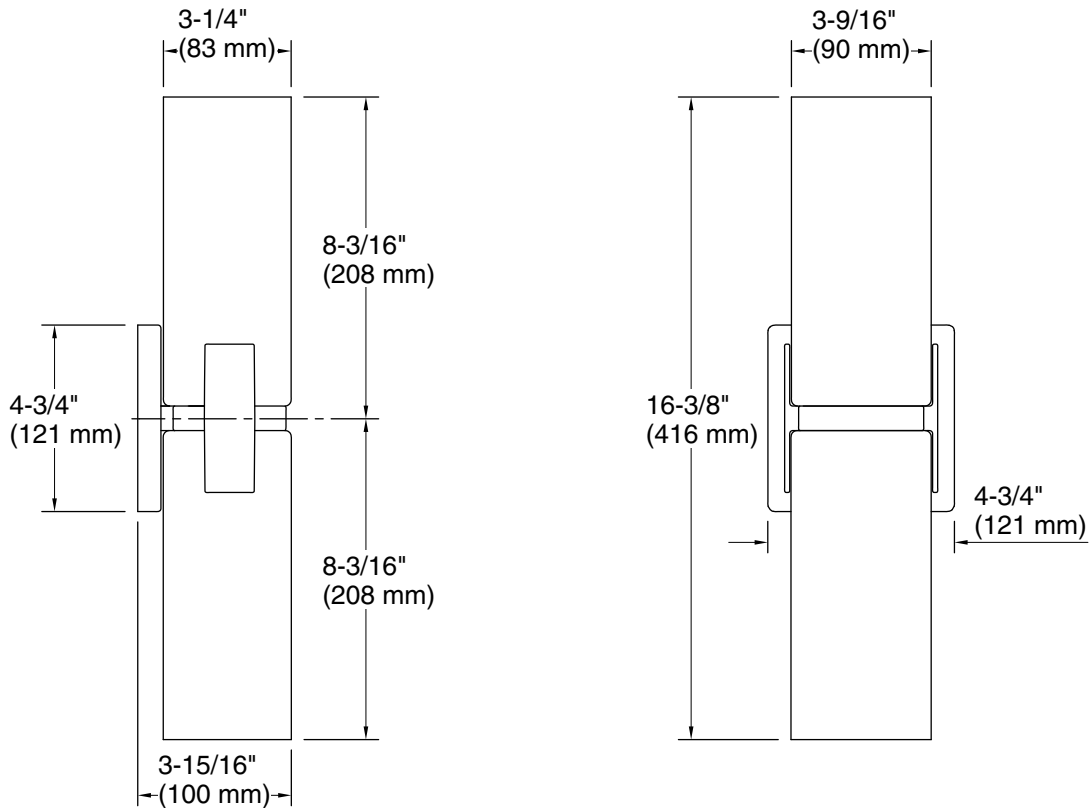

Features

- Frosted glass shades perfectly diffuse the light, reducing glare in the bathroom
- Requires bulbs with medium (E26) base; type T10, T14, B10, or B11 bulbs recommended (sold separately)
- Suitable for damp locations, per UL 1598
- Coordinates with other products in the Honesty collection
- Fixture is dimmable when paired with dimmer switch and compatible bulbs

Required Electrical Service

One circuit required.

120 V, 1 A, 60 Hz

Technical Information

All product dimensions are nominal.

Material: Glass, Steel, Aluminum, Zinc
Number of Lights: 2
Lighting Type: Socket-based
Socket Type: E-26 Medium
Number of Shades: 2
Shade Type: Frosted Glass
Hanging Type: Non-hanging
Height: 16-3/8" (416 mm) - 16-3/8" (416 mm)