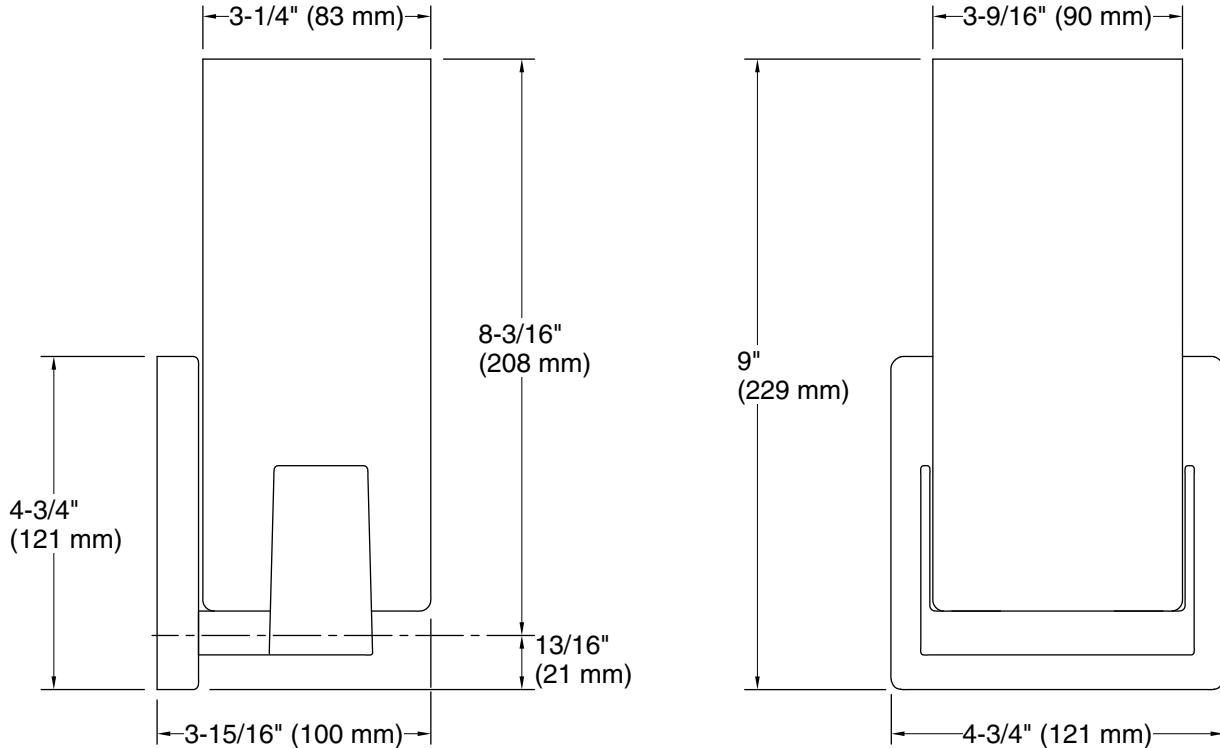

Required Electrical Service

One circuit required.

120 V, 0.5 A, 60 Hz

Technical Information

All product dimensions are nominal.

Material: Glass, Steel, Aluminum, Zinc

Number of Lights: 1

Lighting Type: Socket-based

Socket Type: E-26 Medium

Number of Shades: 1

Shade Type: Frosted Glass

Hanging Type: Non-hanging

Notes

Install this product according to the installation instructions.