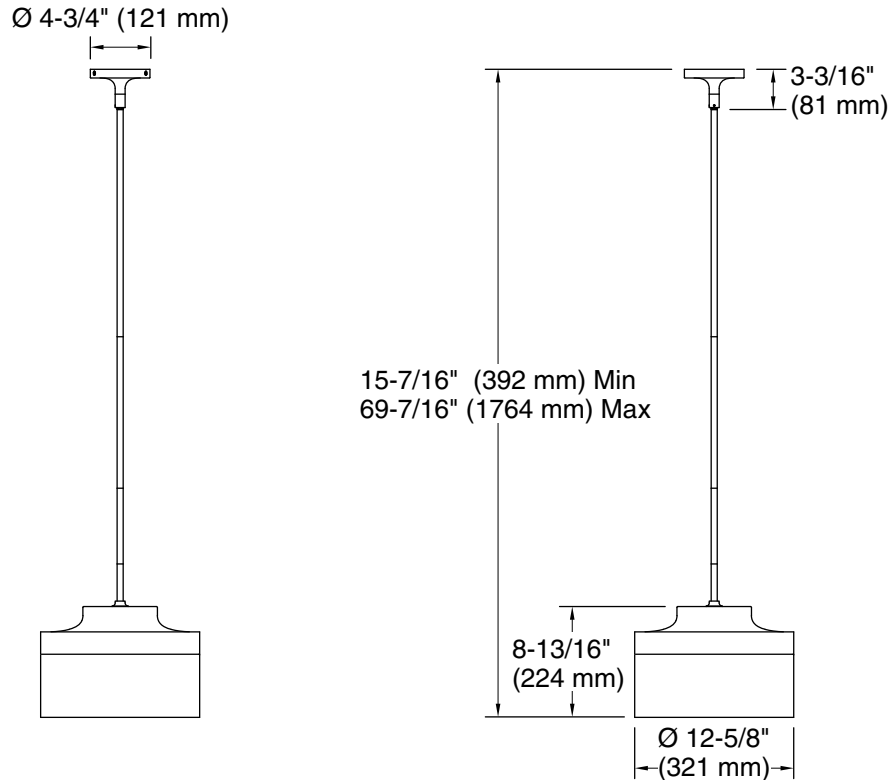

Required Electrical Service

1 A, 60 Hz

Technical Information

All product dimensions are nominal.

Material:	Steel, Aluminum, Glass
Number of Lights:	2
Lighting Type:	Socket-based
Socket Type:	E-26 Medium
Number of Shades:	1
Hanging Type:	Downrod
Downrod Detail:	1 x 3" (76 mm), 1 x 6" (152 mm), 1 x 12" (305 mm), 2 x 18" (457 mm)
Height:	15-7/16" (392 mm) - 69-7/16" (1763 mm)

Notes

Install this product according to the installation instructions.