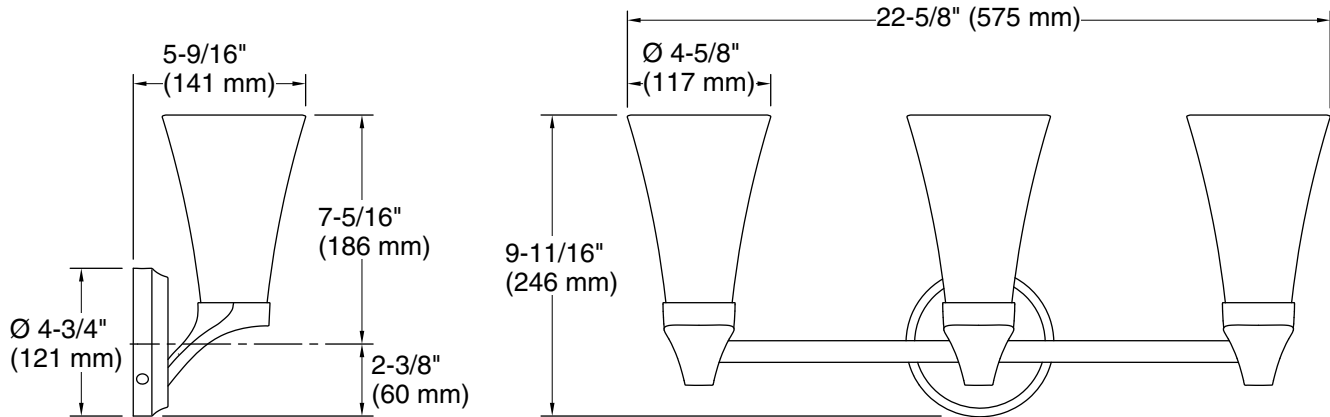

Required Electrical Service

One circuit required.

120 V, 1.5 A, 60 Hz

Notes

Install this product according to the installation instructions.

Technical Information

All product dimensions are nominal.

Material: Steel, Glass, Aluminum, Zinc