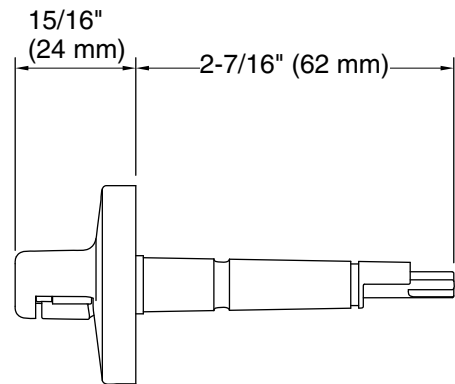

Features

- Right-hand nested trip lever
- For use with the K-3987-RA and K-3988-RA Wellworth, K-3989-RA Highline, and K-75790-RA Persuade Curv dual-flush toilets

Material

- Premium metal construction for durability and reliability
- KOHLER finishes resist corrosion and tarnishing

Technical Information

All product dimensions are nominal.

Material: Metal