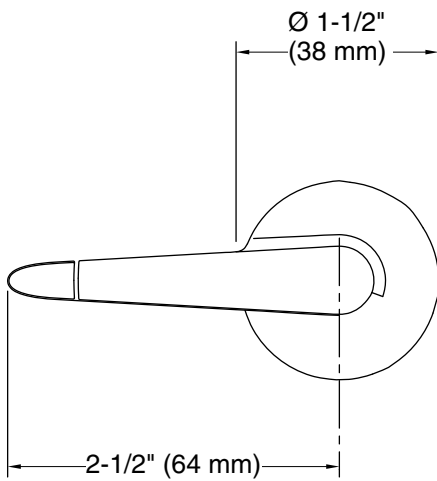

Features

- Right-hand nested trip lever
- For use with the K-3987-RA and K-3988-RA Wellworth, K-3989-RA Highline, and K-75790-RA Persuade Curv dual-flush toilets

Material

- Premium metal construction for durability and reliability
- KOHLER finishes resist corrosion and tarnishing

Technical Information

All product dimensions are nominal.

Material: Metal