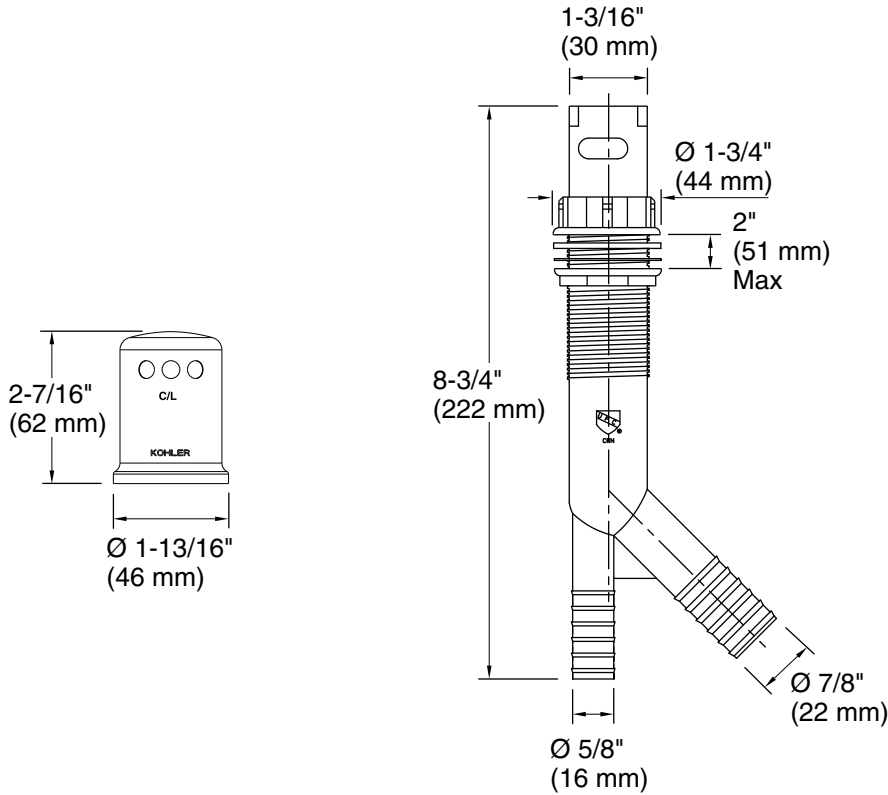

Features

- Solid-brass cover offers years of reliable performance
- Includes valve body and cover

Material

- Durable plastic body
- KOHLER finishes resist corrosion and tarnishing

Codes/Standards

None Applicable

Technical Information

All product dimensions are nominal.

Material: Brass, Plastic

Notes

Install this product according to the installation instructions.