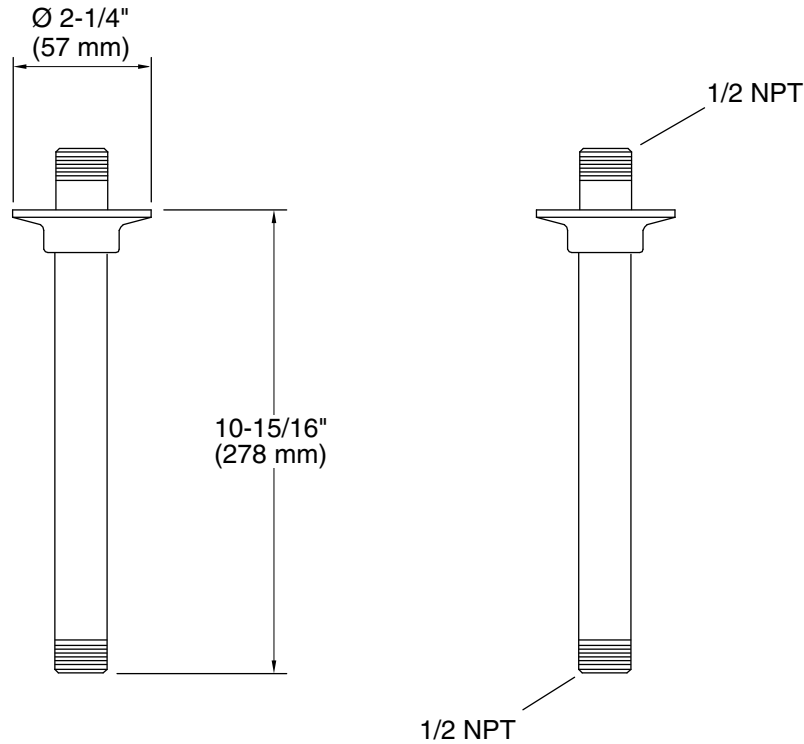

Features

- 1/2" NPT connections
- Includes flange
- 12" (303 mm) straight shower arm

Material

- Brass
- KOHLER finishes resist corrosion and tarnishing

Installation

- Ceiling-mount

Codes/Standards

None Applicable

Technical Information

All product dimensions are nominal.

Spout:

Notes

Install this product according to the installation instructions.