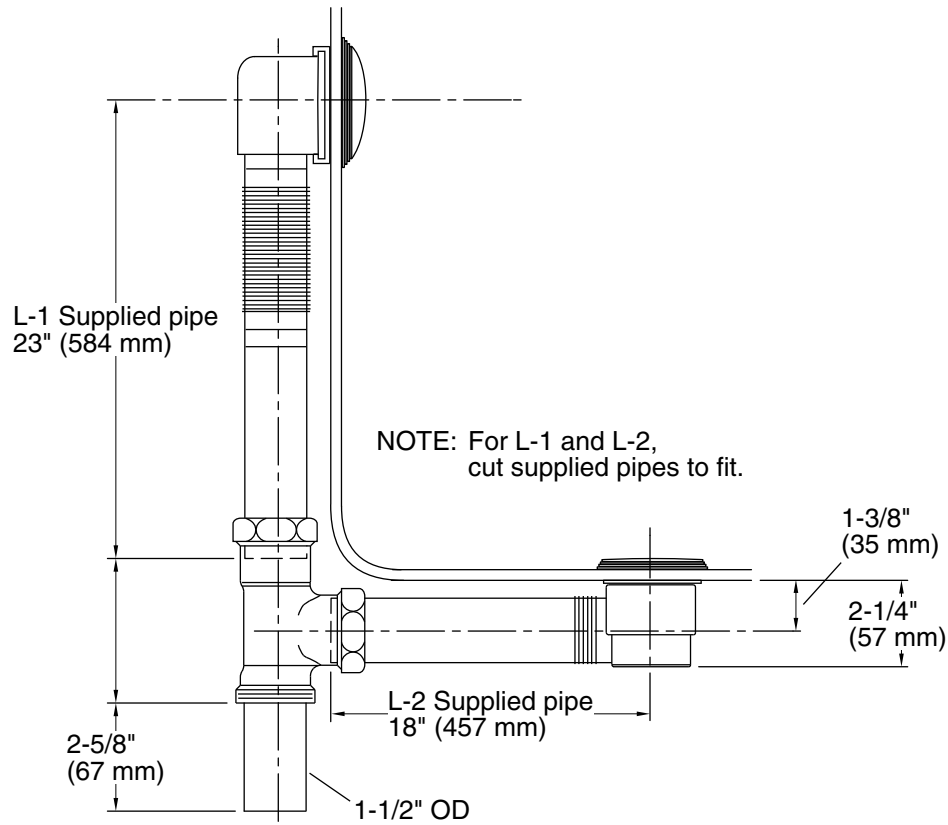

### Features

- Touch-activated opening and closing
- Flexible overflow joint conforms to various bath angles
- Includes tee, drain ell, and overflow ell with attached 1-1/2" OD pipe
- Toe-tap actuation means no internal linkages, reducing potential clogging through the overflow
- Copper corrugated neck makes drain easy to install on any bath slope
- For use with 20" - 26" (508 - 660 mm) deep baths

### Technical Information

All product dimensions are nominal.

Material: Brass