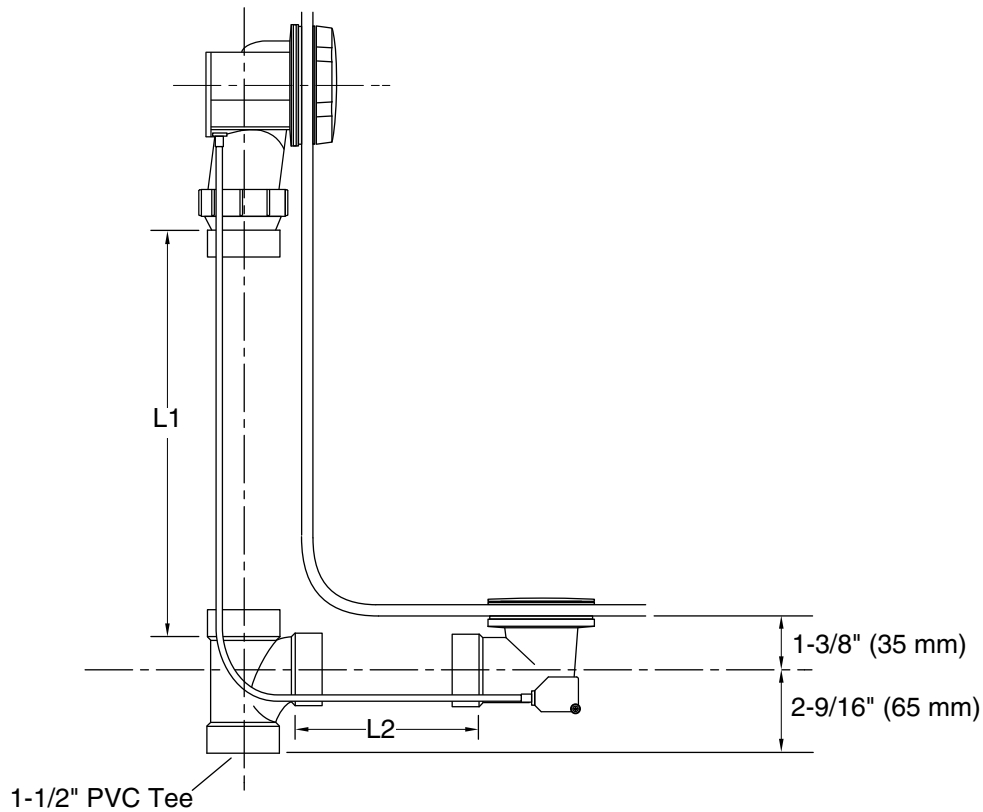

Features

- For baths 14" – 21" (356 – 533 mm) deep from center of bath overflow outlet to center of bath drain outlet
- External 27" (686 mm) length cable
- No internal linkages, reducing the potential for clogging
- PVC tubing sold separately

Material

- Metal construction control handle and stopper

Installation

- Adjustable rotating connection for easy installation

Recommended Products/Accessories

K-23726 Drain treatment

Codes/Standards

ASME A112.18.2/CSA B125.2

Technical Information

All product dimensions are nominal.

Material: Metal

Notes

Install this product according to the installation guide.

The combined length of the vertical and horizontal tubing after being cut for the bath installation must be equal to or less than 25" (635 mm).