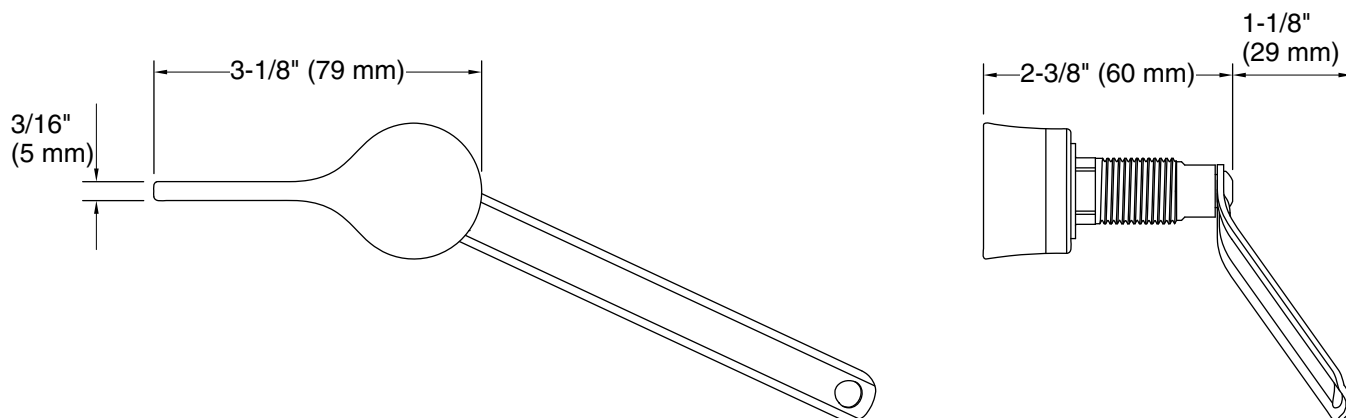

Features

- Left-hand trip lever
- For use with the Cimarron® Revolution 360® toilet

Material

- Premium metal construction for durability and reliability
- KOHLER finishes resist corrosion and tarnishing

Codes/Standards

Technical Information

All product dimensions are nominal.

Material: Zinc