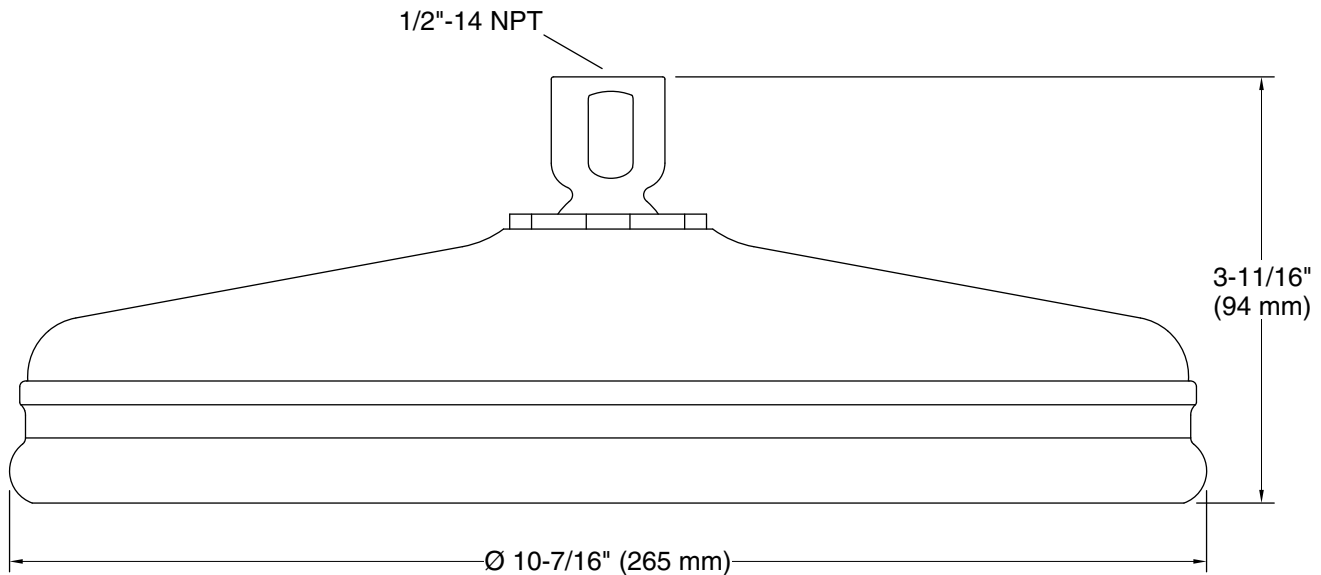

Technical Information

All product dimensions are nominal.

Spout:

Shower/Rainhead rated max flow: 1.75 gal/min (6.6 l/min)

Notes

For use with automatic compensating valves rated at 1.4 gal/min (5.3 l/min) or less.

Install this product according to the installation instructions.