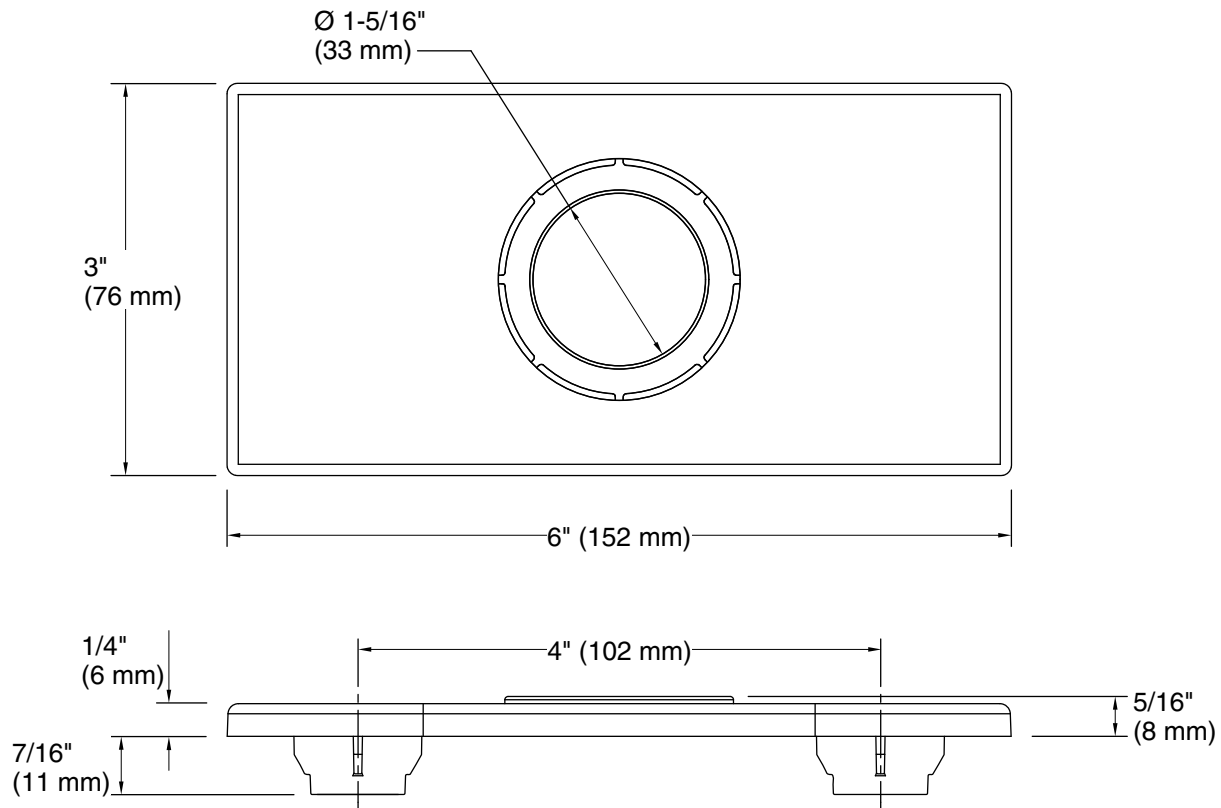

Technical Information

All product dimensions are nominal.

Material: Brass

Notes

Install this product according to the installation instructions.