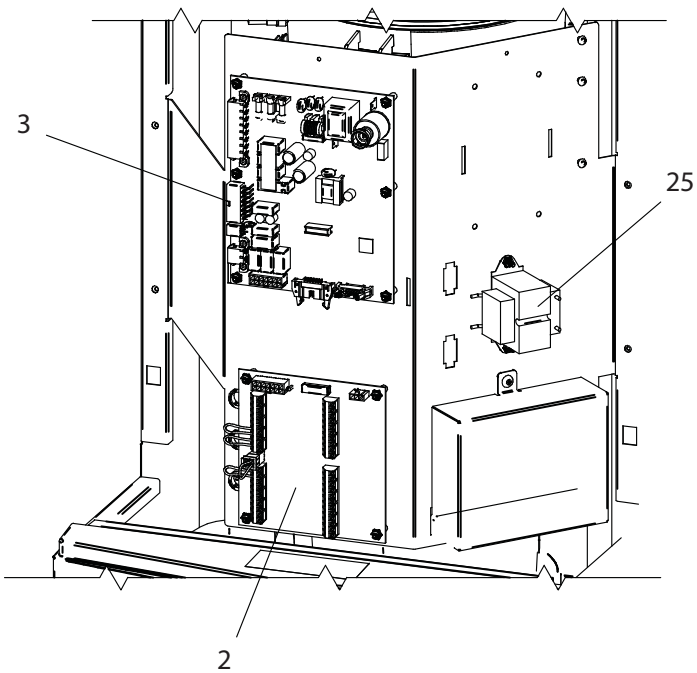

CONTROL PANEL

ITEM NO.	PART NO.	DESCRIPTION	MODEL
HEAT EXCHANGER ASSEMBLY			
1	HEX30029	HEAT EXCHANGER	WH55
1	HEX30030	HEAT EXCHANGER	WH85
1	HEX30031	HEAT EXCHANGER	WH110
1	HEX30032	HEAT EXCHANGER	WH155
1	HEX30033	HEAT EXCHANGER	WH199
1	HEX30034	HEAT EXCHANGER	WH285
1	HEX30035	HEAT EXCHANGER	WH399

PLEASE HAVE MODEL AND SERIAL NUMBER WHEN ORDERING PARTS