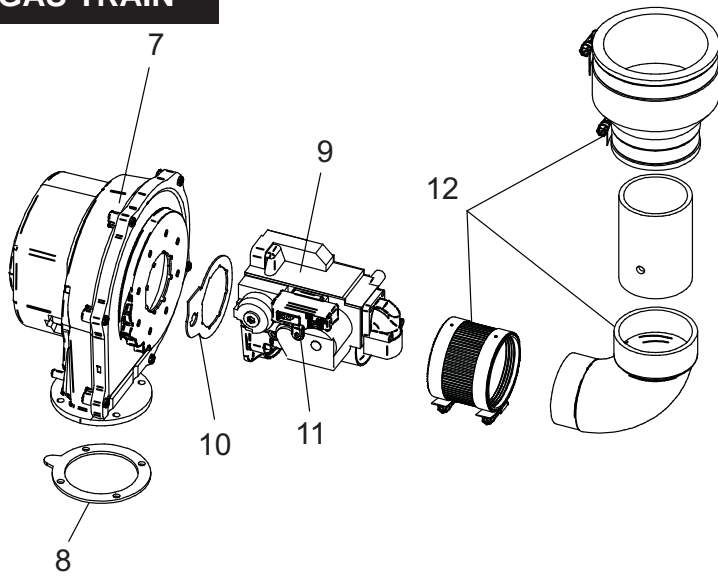

GAS TRAIN

HEAT EXCHANGER

CONTROL PANEL

ITEM NO.	PART NO.	DESCRIPTION	MODEL
HEAT EXCHANGER ASSEMBLY			
1	HEX30029	HEAT EXCHANGER	WH55
1	HEX30030	HEAT EXCHANGER	WH85
1	HEX30031	HEAT EXCHANGER	WH110
1	HEX30032	HEAT EXCHANGER	WH155
1	HEX30033	HEAT EXCHANGER	WH199
1	HEX30034	HEAT EXCHANGER	WH285
1	HEX30035	HEAT EXCHANGER	WH399

PLEASE HAVE MODEL AND SERIAL NUMBER WHEN ORDERING PARTS