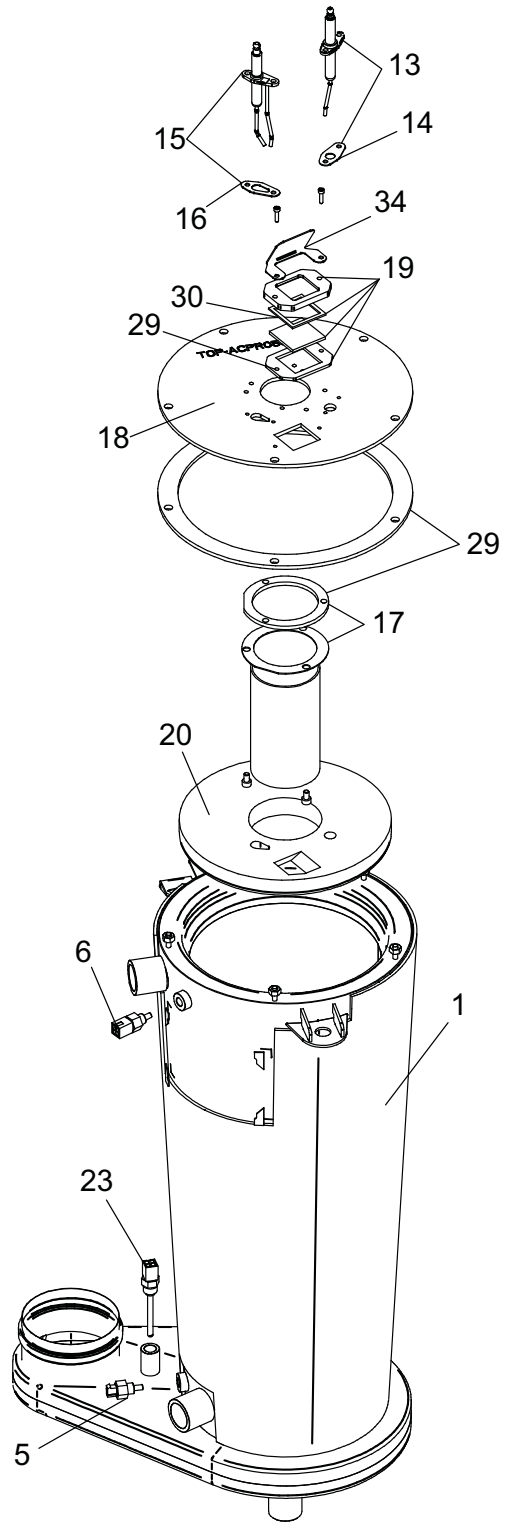

HEAT EXCHANGER