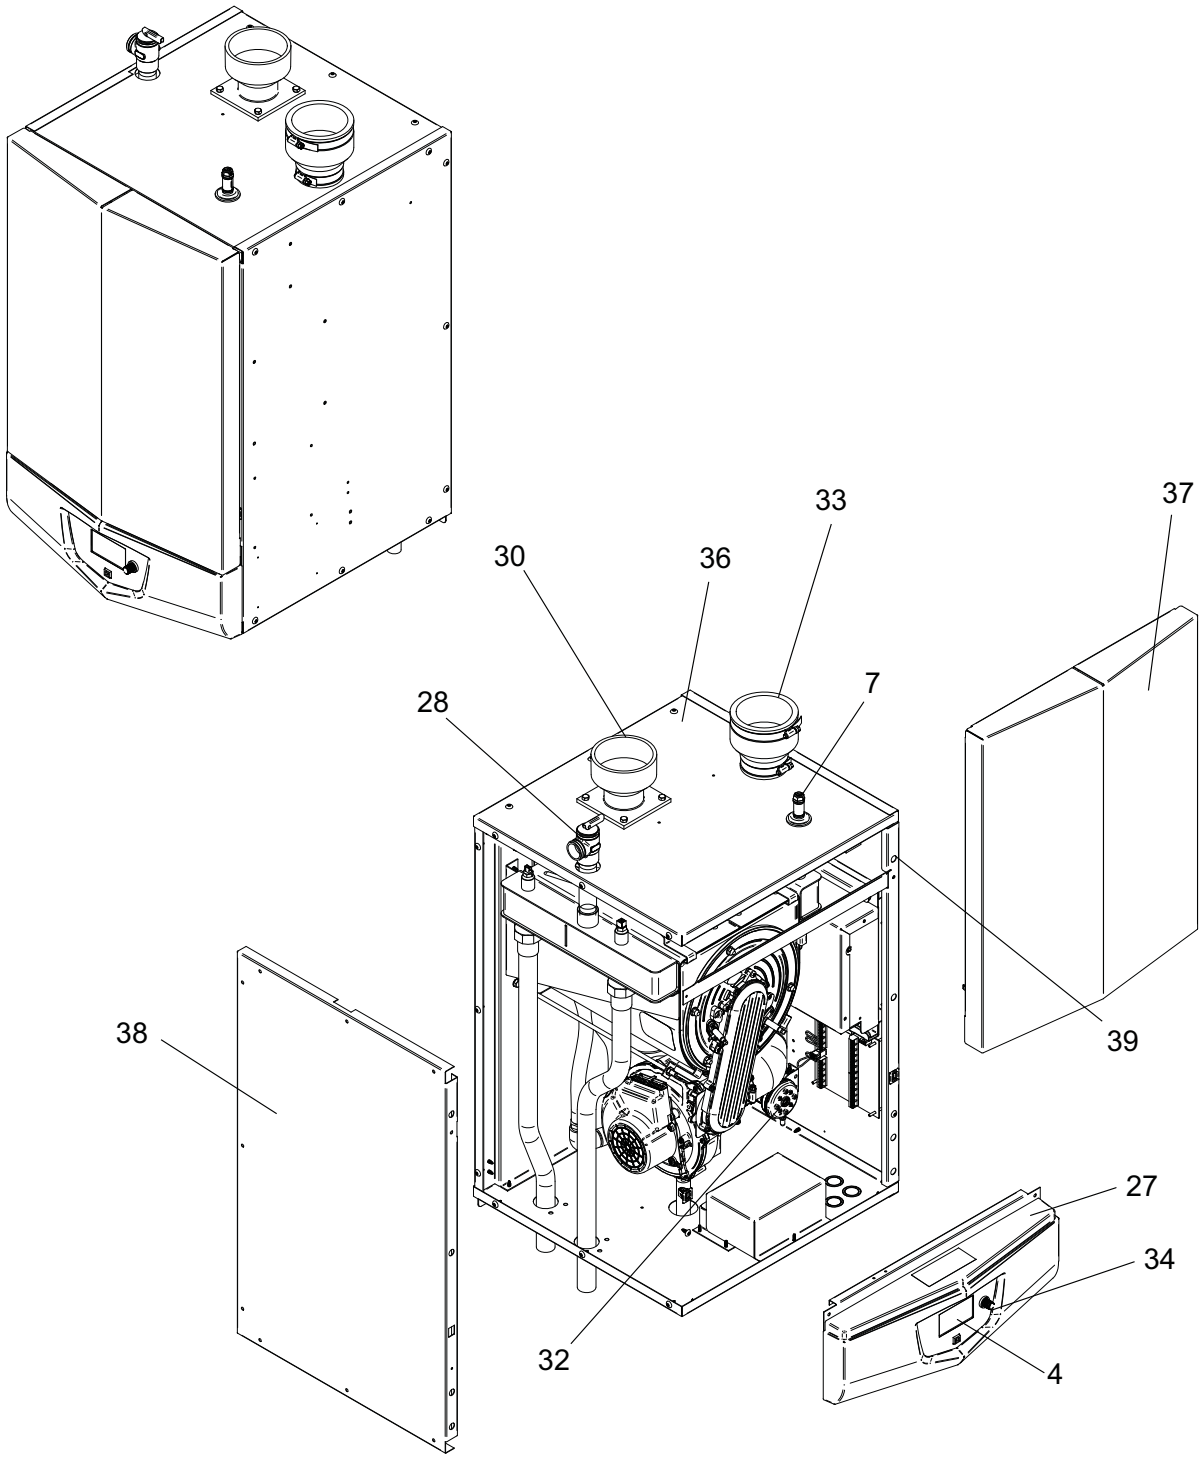

PARTS & SERVICE DEPARTMENT
Nashville, Tennessee
615-889-8900 • Fax: 615-882-2918
parts_team@lochinvar.com
www.Lochinvar.com

Replacement Parts List

Knight
Wall Mount Boilers
WB 51 thru 211