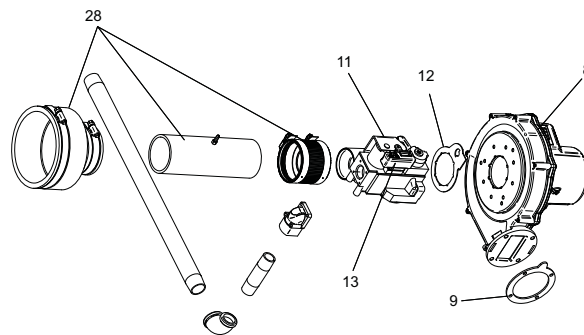

GAS TRAIN 286