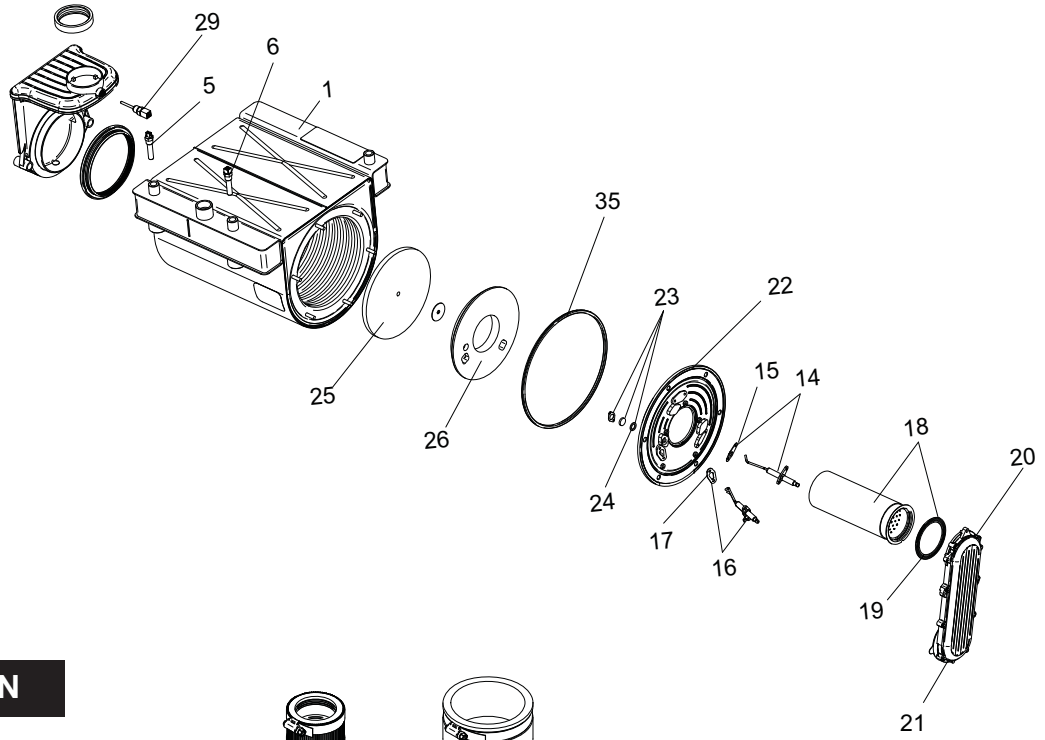

HEAT EXCHANGER 81-211