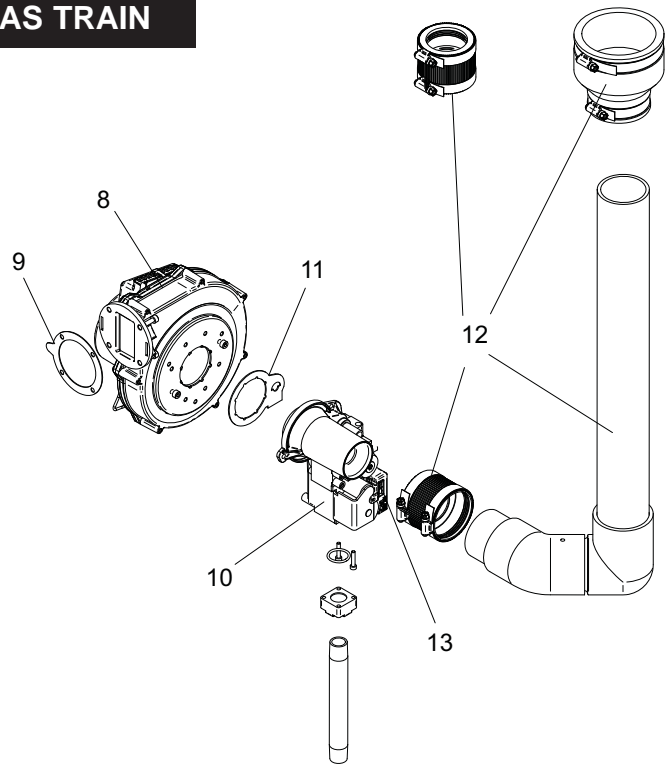

HEAT EXCHANGER 81-211

GAS TRAIN

CONTROL PANEL