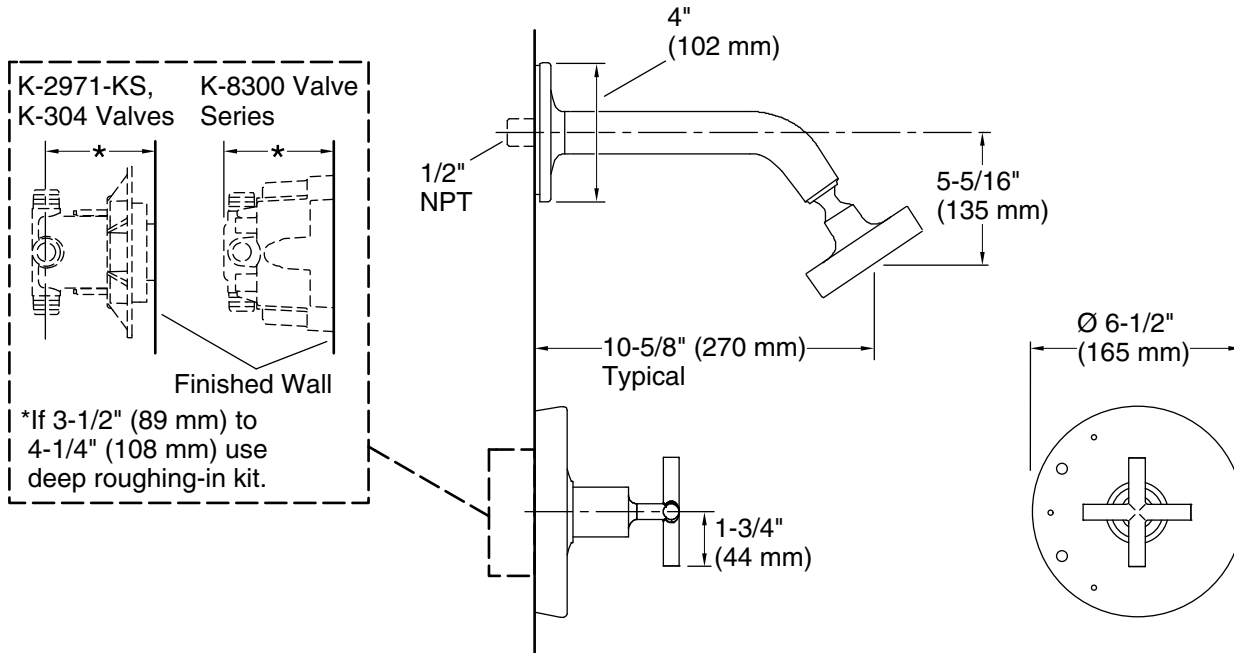

8-27-2025 22:02 - US/CA

THE BOLD LOOK
OF **KOHLER**®

KOHLER Faucets Rite-Temp® shower trim kit with cross handle, 2.5 gpm
Purist®
K-TS14422-3

Technical Information

All product dimensions are nominal.

Spout:

Shower/Rainhead rated max flow: 2.5 gal/min (9.5 l/min)

Notes

Install the product according to the installation guide.

NOTICE: Risk of product damage. Long screws for installing trim can damage the K-2971-KS valve. Consult the trim installation guide to verify if the thin wall installation kit (88526) is needed.