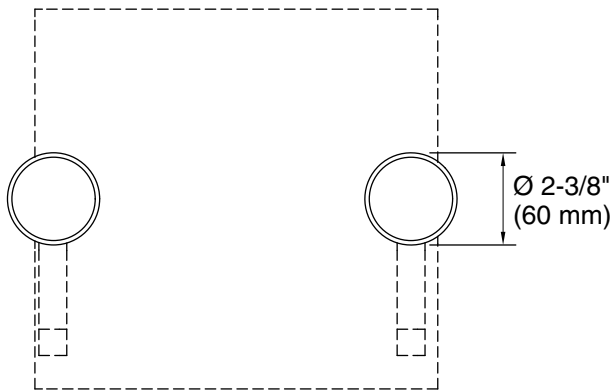

Features

- Two Oyl handles allow for both volume and temperature control
- Coordinates with Components faucets, accessories, and showering components to complete your bathroom
- Dual-control wall-mounted
- Two-handle bathroom faucet trim for wall-mount installations

1349542 Range: 2-1/2" (64 mm) - 3-1/2" (89 mm)

Recommended Products/Accessories

K-23726 Drain treatment

Codes/Standards

ASME A112.18.1/CSA B125.1

KOHLER® Faucet Lifetime Limited Warranty

See website for detailed warranty information.

Technical Information

All product dimensions are nominal.

Spout:

Notes

Install this product according to the installation instructions.