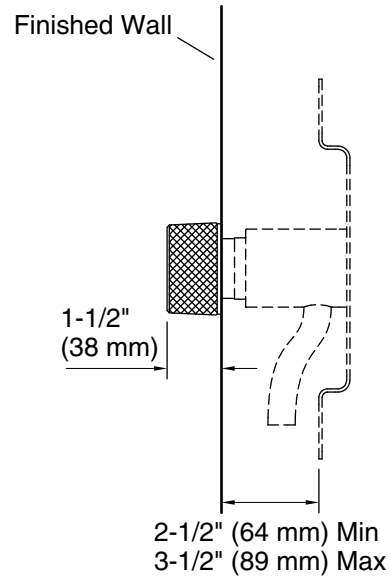

Features

- Two Oyl handles allow for both volume and temperature control
- Coordinates with Components faucets, accessories, and showering components to complete your bathroom
- Dual-control wall-mounted
- Two-handle bathroom faucet trim for wall-mount installations

or

K-410-K Wall-mount Valve
K-T23889 Wall-mount bathroom sink faucet spout with Row design, 1.2 gpm

or

K-410-K Wall-mount Valve
K-T23890 Wall-mount bathroom sink faucet spout with Tube design, 1.2 gpm

Adapters, Rough-in and Extension Kits

1349542 Range: 2-1/2" (64 mm) - 3-1/2" (89 mm)

Recommended Products/Accessories

K-23726 Drain treatment

Codes/Standards

ASME A112.18.1/CSA B125.1

KOHLER® Faucet Lifetime Limited Warranty

See website for detailed warranty information.

Technical Information

All product dimensions are nominal.

Spout:

Notes

Install this product according to the installation instructions.