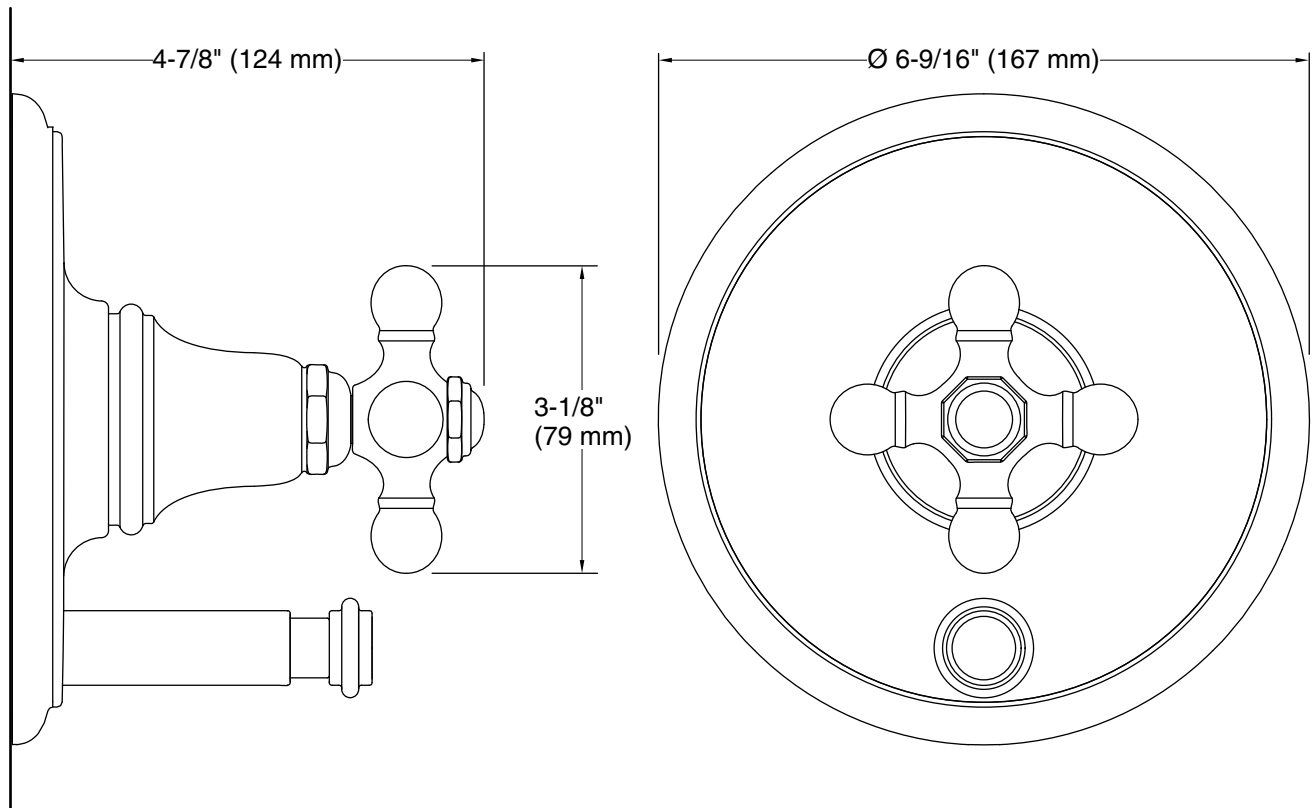

Technical Information

All product dimensions are nominal.

Spout:

Notes

Install this product according to the installation instructions.

ADA compliant when installed to the specific requirements of these regulations.