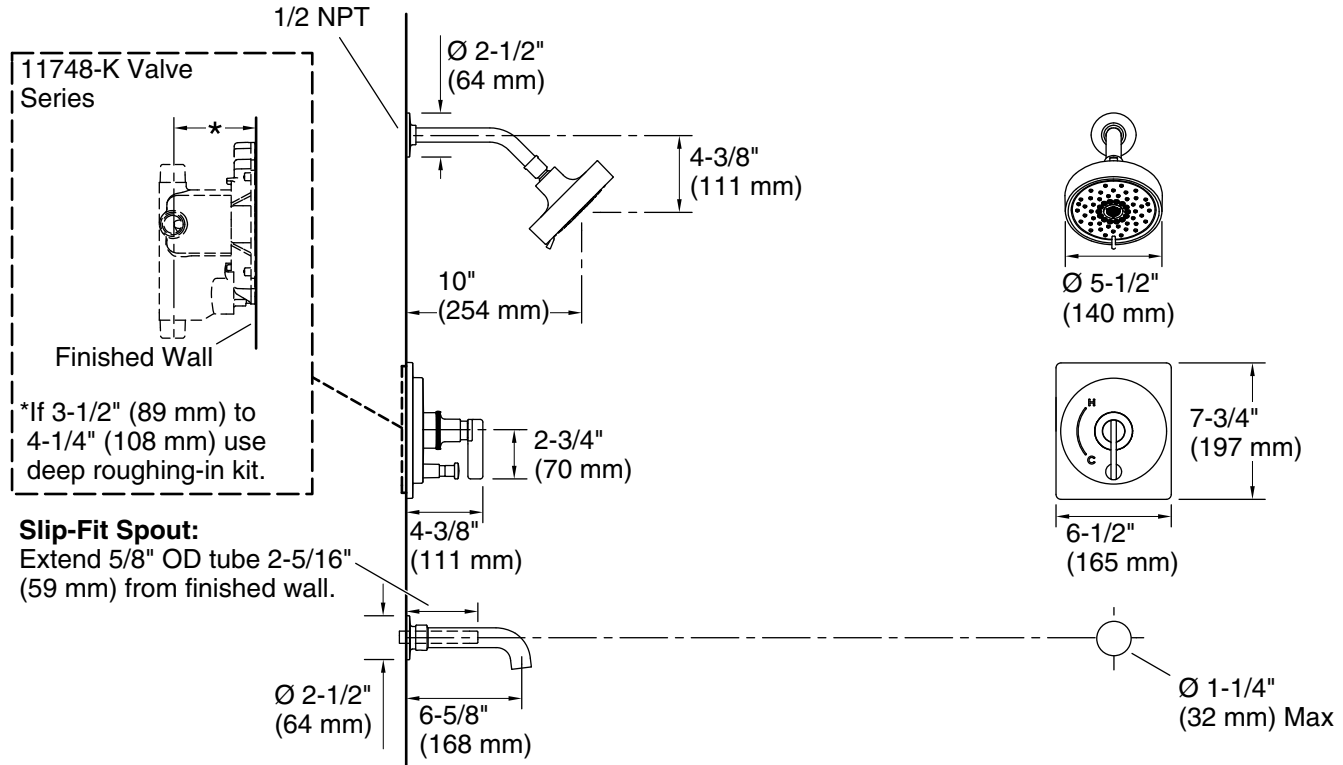

### Features

- Designed in collaboration with Studio McGee
- Multifunction showerhead with advanced spray engine provides three experiences: full coverage, pulsating massage and silk spray
- 1.75 gpm (6.6 lpm) maximum flow rate
- A single handle controls both on/off activation and temperature setting
- MasterClean™ sprayface features an easy-to-clean surface that withstands mineral buildup and maximizes spray performance
- 6-5/8" (168 mm) bath spout with slip-fit connection
- Includes shower arm and flange
- Coordinates with other products in the Castia collection
- Requires valve (sold separately)
- This product can help a building earn Water Efficiency points in LEED® Green Building Rating System

### Technical Information

All product dimensions are nominal.

#### Spout:

Spout reach: 6-5/8" (168 mm)

Shower/Rainhead rated max flow: 1.75 gal/min (6.6 l/min)