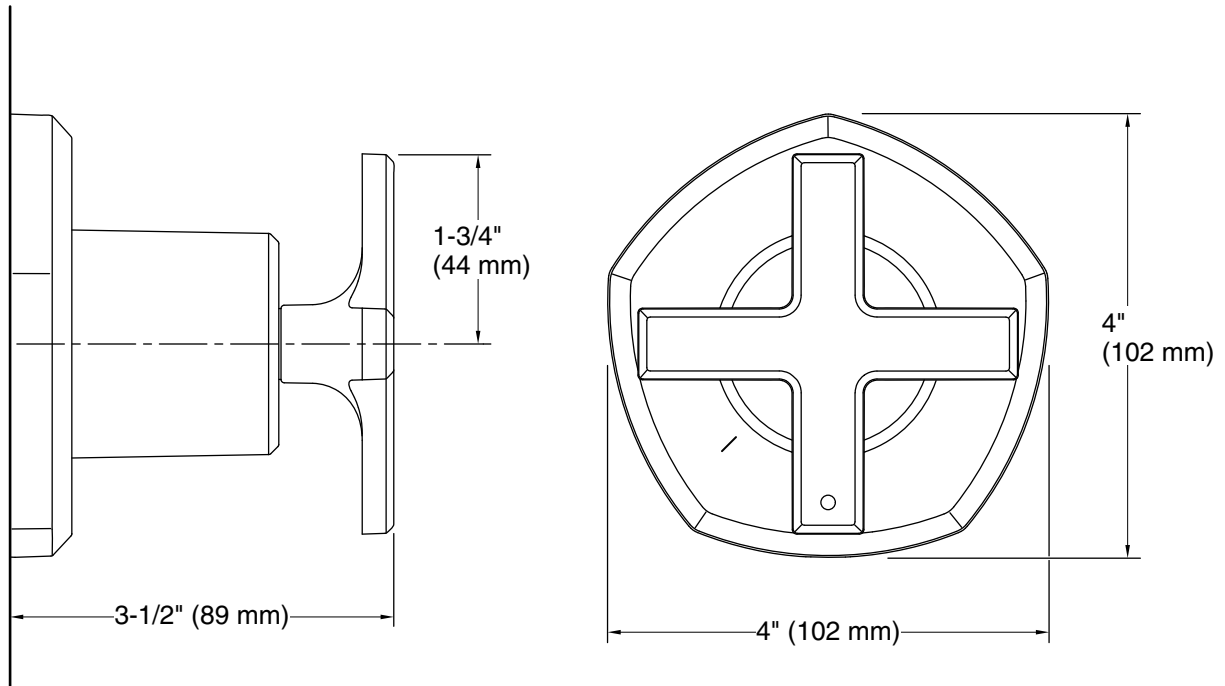

**Installation**

- Patented K-joint installation technology ensures consistent trim appearance, regardless of variability in valve rough-in
- Wall-mount
- Trim only; requires valve to complete installation (sold separately)

**Required Products/Accessories**

K-2977-K 3/4" Volume Control Valve

**ADA** **CSA B651** **OBC**

**Codes/Standards**

ASME A112.18.1/CSA B125.1  
 ADA  
 ICC/ANSI A117.1  
 CSA B651  
 OBC

**KOHLER® Faucet Lifetime Limited Warranty**

**Technical Information**

All product dimensions are nominal.

**Spout:**

**Notes**

ADA, OBC, CSA B651 compliant when installed to the specific requirements of these regulations.