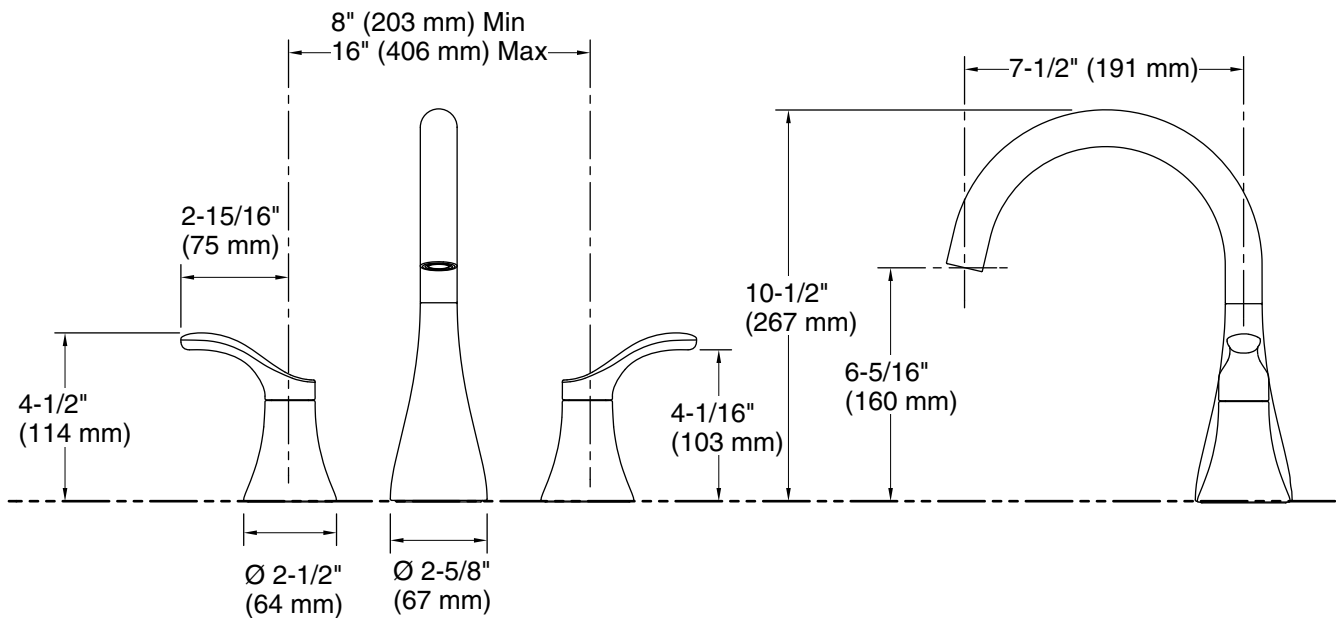

Features

- Two-handle bath faucet trim
- 7-1/2" (191 mm) gooseneck nondiverter spout with slip-fit connection
- Coordinates with other products in the Simplicite collection

Material

- Premium material construction for durability and reliability
- KOHLER finishes resist corrosion and tarnishing

Technical Information

All product dimensions are nominal.

Spout:

Spout reach: 7-1/2" (191 mm)

Notes

Install this product according to the installation instructions.

ADA, OBC, CSA B651 compliant when installed to the specific requirements of these regulations.