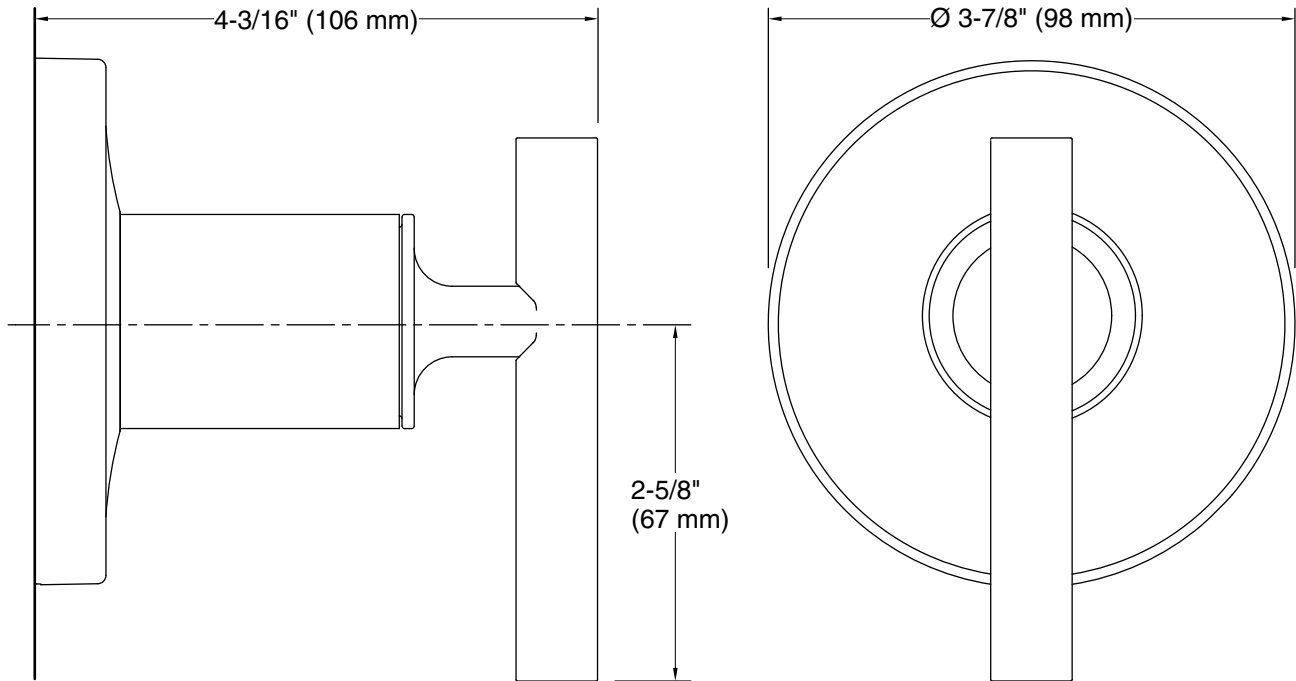

**Technical Information**

All product dimensions are nominal.

**Spout:**

**Notes**

Install this product according to the installation instructions.

ADA, OBC, CSA B651 compliant when installed to the specific requirements of these regulations.